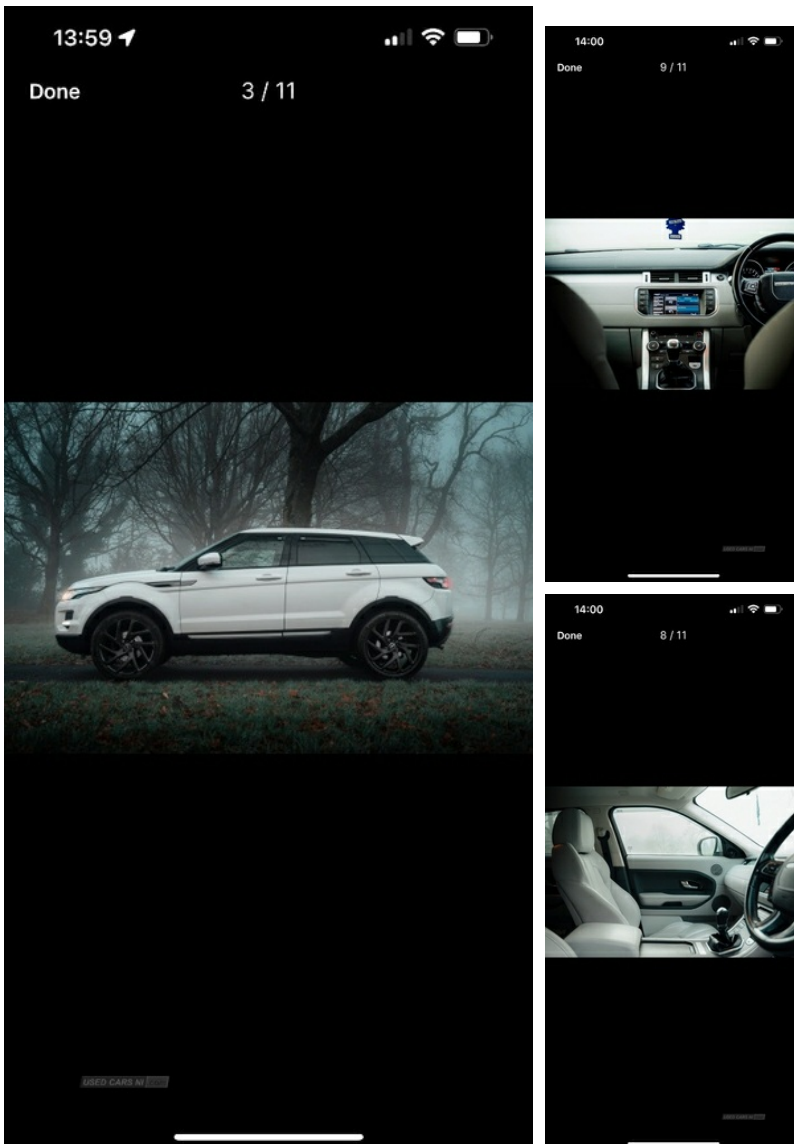

## Land Rover Range Rover Evoque 2.2 eD4 Pure 5dr 2WD | Apr 2012

### RANGE ROVER EVOQUE 2012 FUJI WHITE

2012 Range Rover evoque 2.2 diesel , manual, 20" black alloys , white lear interior, Apple car play fitted for a more modern head unit look. Ambient lighting, Bluetooth etc.

### Vehicle Features

3 rear 3 point seatbelts, 3 seat rear bench, 12V power point front, 12V power point in luggage area, 60/40 split folding rear seat, ABS, Alarm, Audio Connectivity System, Auto climate control with air filtration, Auxiliary Audio Jack, Auxiliary heater, Bluetooth telephone connectivity, Body coloured bumpers, Brunel tailgate finish, Centre console storage with lid, Cruise

<b>Miles:</b>	116000
<b>Fuel Type:</b>	Diesel
<b>Transmission:</b>	Manual
<b>Colour:</b>	White
<b>Engine Size:</b>	2179
<b>CO2 Emission:</b>	133
<b>Tax Band:</b>	E (£190 p/a)
<b>Body Style:</b>	Sport utility vehicle
<b>Reg:</b>	XX04DOC