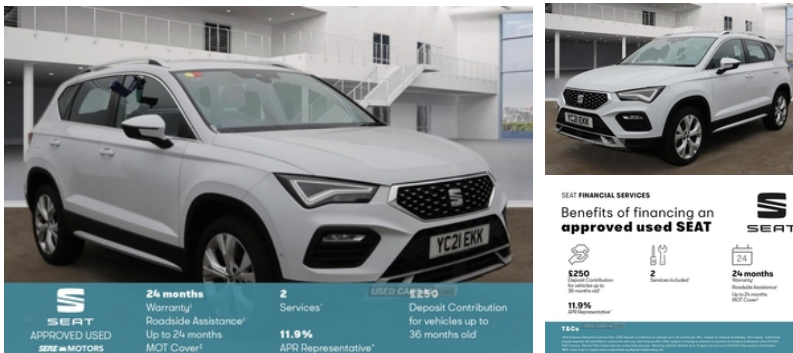

Seat Ateca 1.5 TSI EVO Xperience 5dr | 2021

£19,985

Vehicle Features

3 seat bench in 2nd row, 3x3 point rear seatbelts, 12v socket in front, 18" Brillaint silver alloy wheels, 60/40 split folding rear seat, ABS, Airbags - Driver and front passenger airbag with deactivation, Airbags - Driver and front passenger airbag with deactivation, Alarm, Anti-lock Braking System, Black simulated exhaust pipes, Black wheel arch surrounds, Body colour bumpers, Body coloured wheel arch surrounds, Chrome front grille frame, Chrome interior detailing, Chrome roof rails, Chrome side window trim, Climacoat windscreen, Colour multi-function on board computer display, Convenience pack - Ateca, Dark tinted rear windows, Daytime running lights, Dinamica upholstery with front comfort seats, Door mirrors with welcome light silhouette, Drawer under right front seat, Dual zone climate control, Dynamic headlight range control with self adjusting whilst driving, E-call, Eco and Individual mode, Eco and Individual mode, Electric adjustable/heated/folding door mirrors, Electric parking brake with auto hold function, Electronic stability control (ESC) and Electronic differential lock system (XDS), Electronic stability control (ESC) and Electronic differential lock system (XDS), Front and rear electric windows, Front and rear head restraints, Front and rear seatbelt reminder, Front centre armrest, Front grille hot stamping, Front seat back storage pockets, front side, front side, Full LED headlamps with lens and LED front fog lamps with cornering function, Height adjustable driver and passenger seat with lumbar adjustment, Hill hold control, Illuminated aluminium front door sill, Interior lighting pack - Ateca, ISOFIX points in outer rear seats with top tether anchorage points, Keyless entry, Leather sports steering wheel and gear knob, Leather steering wheel and gear knob, LED 3rd brake light, LED rear tail lights with dynamic indicators, Locking