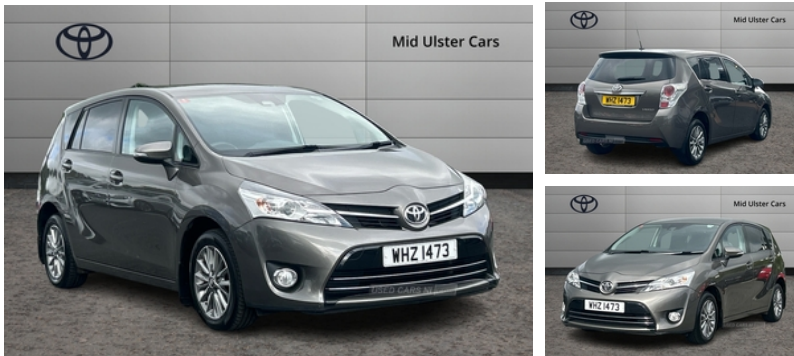

Toyota Verso 1.6 D-4D Icon TSS 5dr | Jun 2018

£9,995

Vehicle Features

2 individual folding 3rd row seats, 2 speed intermittent front wiper with mist function, 3 individual folding 2nd row seats, 3 rear height adjustable headrests, 3 spoke leather covered steering wheel, 6 speakers, 12V power point front/rear, 16" alloy wheels + locking wheelnuts, 16in Alloy Wheels, ABS+Electronic Brake force Distribution, Accessory socket front and rear, Active front headrests, Adjustable steering column, Air recirculation control, Ashtray and cigar lighter, Audio integrated fit with LCD, Auto high beam, Automatic Air Conditioning, Automatic High Beam, Automatic instrument display dimmer, Autonomous emergency braking, Auto Up and Down Function on Power Windows, Auxiliary input socket, Aviation Tables, Back Door Release with Push Button, Bluetooth Connectivity, Bluetooth phone integration system, Body colour bumpers, Body colour door handles, Body Coloured - Power Adjustable - Heated Door Mirrors, Body Coloured Door Handles, Bottle holders, Brake assist function, Central Storage Box, Chrome air vent surrounds, Chrome front fog light surround, Chrome front grille, Chrome Plated Air Vents, Chrome rear garnish, Chrome Surrounds on Front Fog Lights, Clean air filter, Cloth upholstery, Coat hooks, Collision mitigation braking system, Conversation Mirror, Cooled glovebox, Cruise control, Cupholders in front and rear, DAB Digital radio, Digital clock, Door ajar warning, Door Scuff Plates, Driver's footrest, Driver/front passenger side airbags, Driver/passenger airbags with hybrid inflators, Driver/passenger front seatback pockets, Driver/passenger sunvisors with illuminated vanity mirrors + covers, Driver and Front Passenger Sun Visors, Drivers knee airbag, Dual zone automatic air conditioning, Dusk Sensing Headlights, Dusk sensitive headlamps, Dusk sensor, Electric power steering, Emergency brake assist, Five 3 point rear safety belts, Follow me home