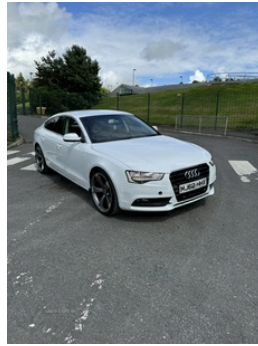

14 Carrickdesland burren, Newry, BT34 3WJ
07933832300

Audi A5 2.0 TDI 177 5dr [5 Seat] | Nov 2012 2012 AUDI A5 SPORTBACK TDI 5D

£4,650 O.N.O

2012 Audi A5 sportback TDI

Miles 149,000

Cheap road tax £30

Mot til April 2025

2 x keys

Clean car always got everything it needed £4,650

New Clutch flywheel fitted 4k miles ago

This car comes with
19" Alloy Wheels - 5-Arm Design
AUX-IN Socket
Acoustic Parking System - Rear
Alarm - Thatcham Category 1
Audi Sound System
Auto Opening Boot Lid
Climate Control - Electronic 3-Zone
Door Mirrors - Electrically Adjustable and Heated