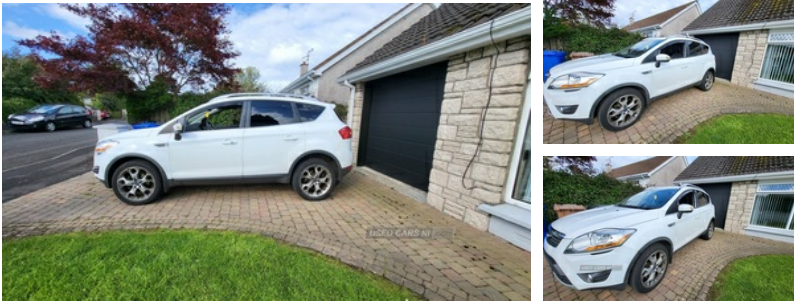

Ford Kuga 2.0 TDCi 163 Titanium 5dr | Sep 2011
FORD KUGA

£2,750 O.N.O

2012 FORD KUGA.
130K MILES.
MOTED UNTILL OCTOBER.
LOVELY DRIVING CAR.
2 KEYS.
NEW CAR BOUGHT.
STRAIGHT SALE ONLY.
FIRST TO VIEW WILL BUY.

Vehicle Features

'Ford Power' starter button, 'Quickclear' heated windscreen/heated washer jets, 3 point seatbelts on all 3 rear seats, 4 spoke leather steering wheel with silver accents, 8 speakers, 12V Accessory socket, 12V socket and stowage bin, 60/40 split/folding rear back and cushion, ABS/EBD, Airfield partial leather upholstery, Auxiliary power socket in luggage area, Auxiliary socket for external device, Body colour bumpers, Body colour rear spoiler, Colour keyed electric heated door mirrors, Cruise control, Diesel particulate filter, Door mirrors with turn signal and puddle lamps, Driver/front passenger manual lumbar adjust, Driver/passenger front seatback pockets, Driver/passenger seats fore/aft adjustment, Driver and passenger airbags, Driver and passenger side airbags, Dual electronic automatic temperature control, Electric front and rear windows + one touch + global open/closing, Electric power steering, Electric traction assist system, ESP+EBA, Folding rear centre armrest with storage compartment + cupholders, Footwell courtesy lights front and rear, Front/rear reading lights, Front and rear curtain airbags, Front floor mats, Front fog lights, Front head restraints, Front overhead courtesy lights with theatre style dimming and delay, Gear selection indicator, Guide me home headlights with delay switch-off, Immobiliser, Intelligent Protection System (IPS), Isofix system on outer rear

Miles:	130000
Fuel Type:	Diesel
Transmission:	Manual
Colour:	White
Engine Size:	1997
CO2 Emission:	159
Tax Band:	G (£255 p/a)
Body Style:	Sport utility vehicle
Insurance group:	21E
Reg:	Nj61lcg

Technical Specs