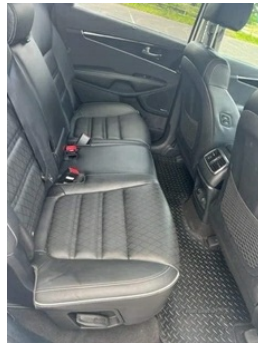

18 Dundrod Road, Crumlin, BT29 4SR
07736160889

Kia Sorento 2.2 CRDi GT-Line S 5dr Auto | Feb 2020

£22,500

EXCELLENT CONDITION KIA SORRENTO GT LINE 2020

2020 KIA SORRENTO, GTS LINE, 7 SEATER, 2199cc, Diesel

55'000 Miles

Panoramic Sunroof

Harmon Kardon Sound System

Immaculate Condition

1 Owner

MOT March 2025

£22'500

Finance Available

Contact 07736160889

Vehicle Features

2nd row centre armrest with built-in cupholders, 2nd row sliding and walk-in device, 3 passenger grab handles, 3 point seatbelts on all seats, 4 way electrically adjustable lumbar support for drivers seat, 7" LCD screen, 8 way electrically adjustable passenger seat with height, 8" touch screen sat nav with TMC, 10 way electric power adjustable drivers seat, 12V power point for Row 2, 12V power point front, 17" XTR black alloy wheels, 19" Alloy wheels, 50/50 split/folding 3rd row of seats, ABS/EBD, Active front headrests, Adaptive cruise control, Air conditioning for 3rd row of seats, Ambient lighting, Anti theft alarm, Apple car play/Android Auto, Around View Monitor, Attention assist, Auto dimming rear view mirror, Auto light control, Automatic headlights, Automatic unlocking of doors in case of impact, Autonomous emergency braking, Black side sill moulding, Blind

Miles:	55000
Fuel Type:	Diesel
Transmission:	Automatic/Other
Colour:	White
Engine Size:	2199
Tax Band:	Petrol/Diesel (£190 p/a)
Body Style:	Sport utility vehicle
Insurance group:	25E
Reg:	BP69HKW

Technical Specs

DIMENSIONS	
Length:	4800mm
Width:	1890mm
Height:	1690mm
Seats:	7
Luggage Capacity (Seats Up):	142L
Gross Weight:	2620KG
Max. Loading Weight:	671KG

PERFORMANCE & ECONOMY

Fuel Consum. (Urban Cold):	39.8MPG
Fuel Consum. (Extra Urban):	53.3MPG
Fuel Consum. (Combined):	47.1MPG
Fuel Tank Capacity:	71L
Number Of Gears:	8 SPEED
Top Speed:	127MPH
Engine Power BHP:	197.1BHP

USED CARS NI