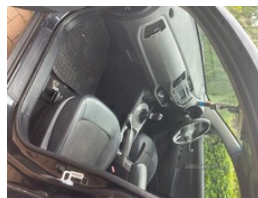

Kia Sportage 1.7 CRDi ISG 2 5dr | Jan 2015

£4,750 O.N.O

Miles:	101000
Fuel Type:	Diesel
Transmission:	Manual
Colour:	Black
Engine Size:	1685
CO2 Emission:	135
Tax Band:	E (£190 p/a)
Body Style:	Sport utility vehicle
Reg:	Hxz1782

Vehicle Features

3 passenger grab handles, 3 point front seat belts, 3x3 point rear seatbelts, 6 speakers, 12V power point front, 12V power point in luggage area, 17" alloy wheels, 60/40 split folding rear seat, ABS/EBD, Active front headrests, Air filter, Anti theft alarm, Automatic front rain sensing wipers, Automatic unlocking of doors in case of impact, Bluetooth audio streaming, Bluetooth connectivity with voice control, Body colour bumpers, Body colour electric adjustable door mirrors, Centre console storage box/armrest, Centre room lamp, Chrome exterior door handles, Chrome front grille, Chrome side moulding trim, Cooled glovebox, Cornering light, Cruise control, Deadlocks, Diesel particulate filter, Door armrest in leather, Door courtesy lamps, Driver's lumbar support, Driver's seat height adjuster, Driver/passenger sunvisors with ticket holders, Dual front airbags, Dual zone automatic air conditioning, Electric folding door mirrors, Electric windows, ESP + traction control, Fixed panoramic glass sunroof, Front and rear door pockets, Front drivers side windows/one touch up/down, Front fog lights, Front map lights, Front seatback pockets, Front seatbelt pretensioners + load limiters, Front side airbags, Full size alloy spare wheel, Full size curtain airbags, Grey headlining, Headlamp levelling, Heated door mirrors, Height adjustable front seatbelts, Height