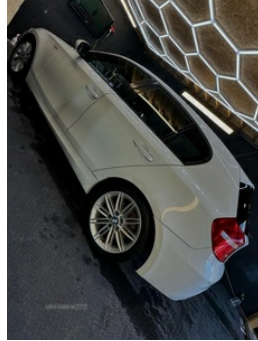

Ballysillan, Belfast, BT14 6RA
07452833228

BMW 1 Series 118d M Sport 5dr Step Auto | Mar 2011

£2,995 O.N.O

MOT TO JUNE 2025

2011 BMW 118d Sport Plus Edition

143,000 miles

Automatic Transmission

Diesel

MOT to 26th June 2025

Built in Satnav

Good service history, last Serviced June 2024

Clean car, well looked after.

Professionally cleaned to be sold -
The Valeter.co

£2995

Vehicle Features

Miles:	143000
Fuel Type:	Diesel
Transmission:	Automatic/Other
Colour:	White
Engine Size:	1995
CO2 Emission:	140
Tax Band:	E (£190 p/a)
Body Style:	Hatchback
Reg:	YK11YVA

Technical Specs

DIMENSIONS	
Length:	4239mm
Width:	1748mm
Height:	1421mm
Seats:	5

Luggage Capacity (Seats Up): 330L

Gross Weight: 1855KG

Max. Loading Weight: 510KG

PERFORMANCE & ECONOMY

Fuel Consum. (Urban Cold): 42.2MPG