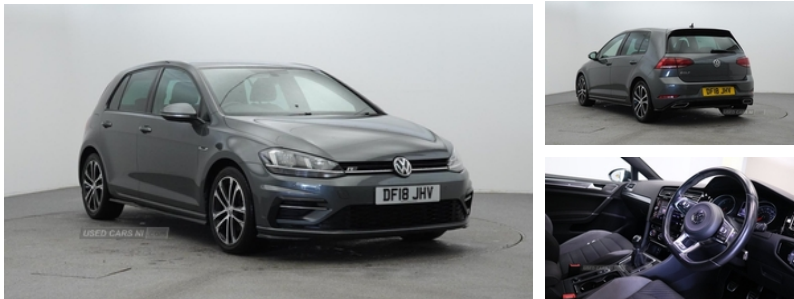

Unit d Ballycolman industrial estate strabane Bt82 9ph, Strabane, BT82 9ph
Paul: 07833727143

Volkswagen Golf 2.0 TDI R-Line 5dr | Jun 2018

£12,750

due in to stock shortly

Vehicle Features

'Lights On' warning buzzer, 3 point height adj front seatbelts + pretensioners, 3 rear 3 point seatbelts, 3 rear headrests, 3 spoke steering wheel, 8" touch screen, 12V socket in luggage compartment, 60/40 split folding rear seat, ABS, Adaptive Cruise Control with pedestrian detection and speed limiter, Alarm with interior protection, Ambient lighting pack - Golf, Auto dimming rear view mirror, Automatic coming/leaving home lighting function, Automatic headlights, Automatic post collision braking, aux-in, Bag hook in luggage compartment, Black front air intake and radiator grille with chrome insert, Black headlining, Black sports rear diffuser, Bluetooth hands free telephone connection, Body colour bumpers, Body colour door handles, Body colour door mirrors, Body colour rear roof spoiler, Boot lashing points, Brake pad wear indicator warning light, Car-Net App-Connect, CD/MP3/WMA, Child locks on rear doors, Chrome-plated light switch surround, Chrome grille surround, Chrome trapezoidal exhaust, Composition media system, Cooled glovebox, Courtesy light delay, Cover for storage compartment in centre, DAB Digital radio, Dark Diamond decorative inserts in dash and door panels, Diesel particulate filter, Driver/Front Passenger airbags, Driver/Passenger whiplash optimised head restraints, Driver alert system, Driver profile selection, Drivers knee airbag, Dust/pollen filter, Electrically adjustable and heated door mirrors, Electric front windows, Electric rear windows, Electronic engine immobiliser, Electronic parking brake with auto hold, ESP with EDL + ASR, Exterior temperature gauge, Front + rear carpet mats, Front and rear curtain airbags, Front assistant collision mitigation, Front centre armrest with storage box and rear air vents, Front passenger airbag deactivation, Front passenger seat height adjust, Front seat back storage pockets, Front side

Miles:	88000
Fuel Type:	Diesel
Transmission:	Manual
Colour:	Grey
Engine Size:	1968
CO2 Emission:	111
Tax Band:	Petrol/Diesel (£190 p/a)
Body Style:	Hatchback
Insurance group:	20E
Reg:	DF18JHV

Technical Specs

DIMENSIONS	
Length:	4258mm
Width:	1799mm
Height:	1492mm
Seats:	5
Luggage Capacity (Seats Up):	380L
Gross Weight:	1850KG
Max. Loading Weight:	559KG

PERFORMANCE & ECONOMY	
Fuel Consum. (Urban Cold):	55.4MPG
Fuel Consum. (Extra Urban):	74.3MPG
Fuel Consum. (Combined):	65.7MPG
Fuel Tank Capacity:	50L
Number Of Gears:	6 SPEED
Top Speed:	134MPH
Acceleration 0-100 km/h:	8.6s