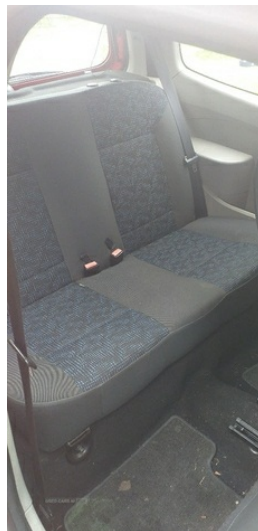

Renault Twingo 1.2 Freeway 3dr | Dec 2009**LOW MILEAGE AND INSURANCE****£1,000** O.N.O

Miles:	80815
Fuel Type:	Petrol
Transmission:	Manual
Colour:	Red
Engine Size:	1149
Body Style:	Hatchback
Reg:	NNZ6979

Technical Specs

DIMENSIONS	
Length:	3600mm
Width:	1654mm
Height:	1470mm
Seats:	4
Luggage Capacity (Seats Up):	165L
Gross Weight:	1345KG
Max. Loading Weight:	420KG

PERFORMANCE & ECONOMY	
Fuel Consum. (Urban Cold):	39.2MPG
Fuel Consum. (Extra Urban):	61.4MPG
Fuel Consum. (Combined):	50.4MPG
Fuel Tank Capacity:	40L
Number Of Gears:	5 SPEED
Top Speed:	96MPH
Acceleration 0-100 km/h:	15s
Engine Power BHP:	57.7BHP

Texts appreciated rather than calls due to work, thanks

Vehicle Features

2 coat hooks, 2x15w RDS radio/CD with fingertip control + 4

speakers, 3 point front/outer rear seatbelts+pre-tensioners, 12V Accessory socket, 14" steel wheels, ABS/EBD, Anti submarining seat design, Ashtray and cigar lighter, Auxiliary input socket, Black internally adjustable door mirrors, Boot light, Brake assist function, Cloth upholstery, Cupholders in centre console, Driver's vanity mirror with cover/ticket holder, Driver/Front Passenger airbags, Driver seatbelt warning indicator, Electric front windows, Electronic immobiliser, Folding rear seat - one piece, Fore/aft adj front pass/driver seat, Front courtesy light with time delay, Front passenger airbag deactivation, Front passenger seat isofix location point, Full size spare wheel, Glovebox with integrated sunglasses holder, Height adjustable front headrests, Height adjustable steering wheel, Isofix rear child seat preparation, Map pockets on front seats, RAID (Renault Anti-Intruder Device), Rear parcel shelf, Remote central locking, Service indicator, Storage tray on dashboard, Tinted windows, Variable front intermittent wipers, Variable power steering