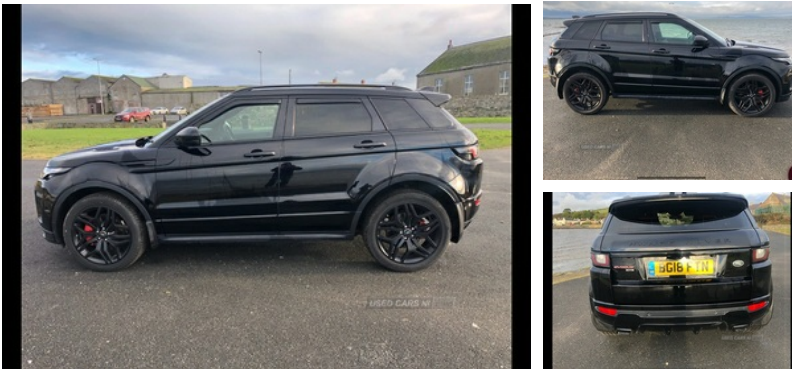

28 Rubane Road, Kircubbin, BT22 1AT
07801644041

Land Rover Range Rover Evoque 2.0 TD4 HSE Dynamic 5dr Auto | Jun 2018

£18,750

June 2018

Interior: Ebony - Pimento Perforated Windsor Leather

Mot expires 7 July 2025

2 Owners from new

Panoramic roof

20" alloys

Meridian sound system

Cruise control

Heated seats

Privacy glass

Reverse camera

Sat nav

Electric tailgate

Tax per year £190*

Full service history

Vehicle Features

3 rear 3 point seatbelts, 12V power point in luggage area, 60/40 split folding rear seat, ABS/EBD, Air quality sensor, Alarm, Anthracite side sills, Auto climate control with air filtration, Auto dimming rear view mirror, Automatic headlamp activation, Auxiliary Audio Jack, Black fender vents, Bluetooth audio streaming, Bluetooth telephone connectivity, Body colour door handles, Body coloured bumpers, CD/DVD player, Centre console storage with lid, Configurable Ambient interior lighting, DAB Digital radio, Diesel particulate filter, Driver/passenger sunvisors and illuminated vanity mirrors, Driver and passenger airbags, Drivers knee airbag, Drive select with paddle shift and sport mode, DSC - Dynamic Stability Control, DTC - Drag torque control, Dynamic bodystyle, Dynamic route guidance, EBA, Electric/heated/folding door mirrors with memory + auto dipping

Miles:	40000
Fuel Type:	Diesel
Transmission:	Automatic/Other
Colour:	Black
Engine Size:	1999
Tax Band:	Petrol/Diesel (£190 p/a)
Body Style:	Sport utility vehicle
Insurance group:	36E
Reg:	BG18FTN

Technical Specs