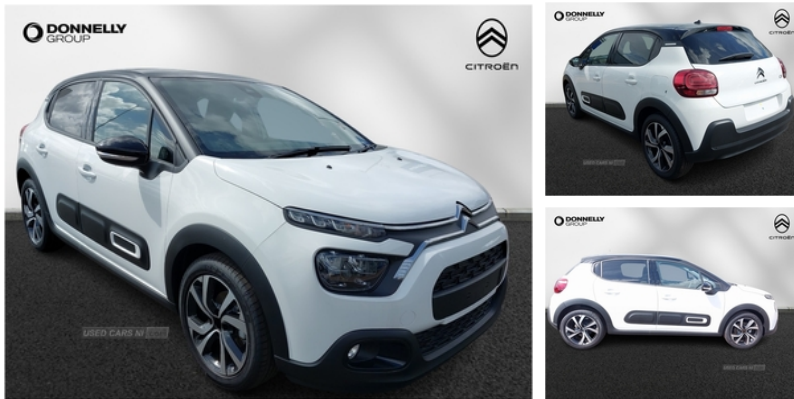

Citroen C3 1.2 PureTech Max 5dr | Jun 2024

£17,679

Citroen C3 1.2 PureTech Max 5dr

Vehicle Features

1/3 to 2/3 solit folding rear seats, 1/3 to 2/3 split folding rear seat, 3D rear light signature, 6 speakers, 6 speakers, 7" captive touch screen, 7" captive touch screen, 12V socket, 17" Vector diamond cut alloy wheels, ABS with Electronic brakeforce distribution and Emergency braking assistance, Airbump on side door panel, Anti-lock Braking System with Electronic brakeforce distribution and Emergency braking assistance, Anti theft alarm, Automatic activation of hazard warning lights, Automatic air conditioning, Automatic door and boot locking with automatic unlocking in case of impact, Body colour bumpers, Body colour door handles, Boot light, Central locking with locked indicator and interior one touch lock button, Chrome decoration on front face, Chrome decoration on front face, Citroen connect box emergency and assistance system, Citroen connected nav with DAB, Citroen connected nav with DAB, Citroen illuminated signature in LED headlights and LED daytime running lights, Cloth/leather effect upholstery, Coffee Break Alert, Cruise control + speed limiter, Dark tinted tailgate and rear side windows, Driver's airbag, Driver's central armrest, Driver's seat height adjustment, Driver and front passenger seatbelts with pyrotechnic pretensioners and force limiters, Driver and passenger's sun visor with courtesy mirror, eCall emergency call system, Electrically adjustable door mirrors, Electrically folding door mirrors, Electric child locks, Electric pack A - Transporter, Electrochrome auto dimming interior rear view mirror, ESP with anti skid system, Exterior temperature display, Fog lights integrated into front bumper, Front lighting panel with map reading lights, Front passenger airbag, Front passenger airbag deactivation, Front seats adjustable with forward back slide and

Miles:	10
Fuel Type:	Petrol
Transmission:	Manual
Colour:	Special Solid - Polar White
Engine Size:	1199
Tax Band:	Petrol/Diesel (£190 p/a)
Body Style:	Hatchback
Insurance group:	12E
Reg:	ISZ3305

Technical Specs

DIMENSIONS	
Length:	3996mm
Width:	1829mm
Height:	1474mm
Seats:	5
Luggage Capacity (Seats Up):	300L
Gross Weight:	1540KG
Max. Loading Weight:	560KG
PERFORMANCE & ECONOMY	
Fuel Consum. (Combined):	53.3MPG
Fuel Tank Capacity:	45L
Number Of Gears:	5 SPEED
Top Speed:	103MPH
Acceleration 0-100 km/h:	12.5s
Engine Power BHP:	81.8BHP