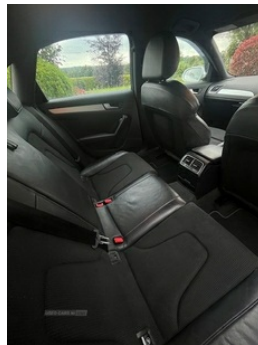

Audi A4 2.0 TDI 177 S Line 4dr Multitronic | Mar 2015

£9,950

2015 Audi A4 S-line Automatic 2.0 TDI

Diesel
MOT'd to June 2025
96,170 miles
Full service history
Two keys
19" Audi TTRS Rotor Alloys

Only selling as moving to Australia

Call or text 07770751012 to view

Vehicle Features

3 point rear seatbelts x3, 3 zone climate control, 12V socket in luggage compartment, ABS/EBD, Acoustic windscreen, Adaptive driver and front passenger airbags, Aluminium door sill trims, Auto boot lid opening, Auto dimming rear view mirror, Automatic headlights + automatic windscreen wipers, Aux input, Black headlining, Body colour bumpers, Body colour door handles, Body colour door mirrors, Chrome fog light surround, Chrome rolled exhaust, DAB digital radio module, Driver's seat height adjustment, Driver information centre with colour display in instrument panel, Electric front lumbar support with horizontal

Miles:	96170
Fuel Type:	Diesel
Transmission:	Automatic/Other
Colour:	White
Engine Size:	2000
CO2 Emission:	127
Tax Band:	D (£160 p/a)
Body Style:	Saloon
Insurance group:	27E
Reg:	CV15UWS

Technical Specs

DIMENSIONS	
Length:	4701mm
Width:	1826mm
Height:	1427mm
Seats:	5
Luggage Capacity (Seats Up):	480L
Gross Weight:	2070KG
Max. Loading Weight:	550KG

PERFORMANCE & ECONOMY	
Fuel Consum. (Urban Cold):	49.6MPG
Fuel Consum. (Extra Urban):	64.2MPG
Fuel Consum. (Combined):	58.9MPG
Fuel Tank Capacity:	63L
Number Of Gears:	8 SPEED
Top Speed:	138MPH
Acceleration 0-100 km/h:	7.9s
Engine Power BHP:	174.3BHP