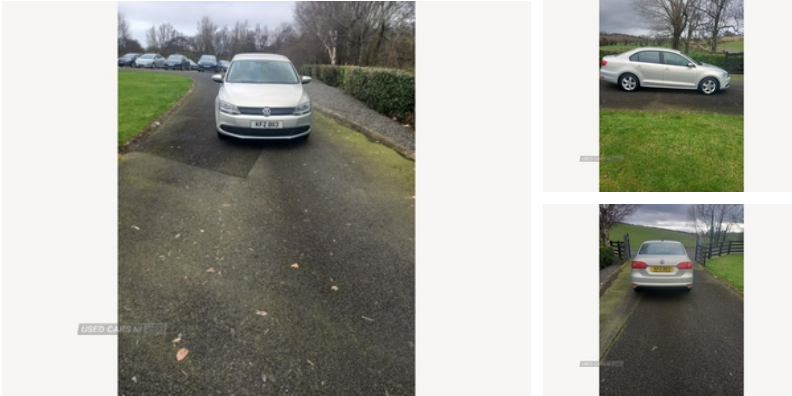

Volkswagen Jetta 2.0 TDI CR 140 SE 4dr | Mar 2011

2 KEYS

J & A Ferguson pride ourselves on a professional, accommodating and personal service. Please contact Jack or Alastair for more information on this vehicle or to arrange a test drive. We look forward to hearing from you!

Vehicle Features

'Lights On' warning buzzer, 3 point height adj front seatbelts + pretensioners, 3 rear 3 point seatbelts, 3 rear headrests, 3 spoke leather steering wheel/gearknob + handbrake grip, 12V socket in luggage compartment, 60/40 split rear seat back, ABS, Alarm with interior protection, ASR traction control, Auto hold function, Automatic boot opening, Bag hook in luggage compartment, Bluetooth Telephone preparation, Body colour door handles, Body colour door mirrors with integral indicators, Body coloured bumpers, Chrome-plated gear knob surround, Chrome-plated handbrake button, Cruise control, Daytime running lights, Diesel particulate filter, Driver/Front Passenger airbags, Driver/front passenger seat height adjustment, Driver/passenger front seatback pockets, Driver/passenger sunvisors with illuminated vanity mirrors, Driver/Passenger whiplash optimised head restraints, Dust/pollen filters, Elec heated + adjust door mirrors, Electronic engine immobiliser, ESP, Exterior temperature gauge, Flat tyre indicator, Front and rear curtain airbags, Front and rear electric windows, Front centre armrest with storage + rear 2 air vents + cupholders, Front comfort seats, Front door pocket bottle holders, Front reading lights, Front seat side impact airbags, Front seats with height+lumbar adjust, HBA (Hydraulic Brake Assist), Heated rear window with timer, Height/reach adjust steering wheel, Interior light with delay, Isofix Preparation 2 Rear child seats, Load through provision, Lockable/illuminated

£5,750 O.N.O

Miles:	78000
Fuel Type:	Diesel
Transmission:	Manual
Colour:	Silver
Engine Size:	1968
CO2 Emission:	126
Tax Band:	D (£160 p/a)
Body Style:	Saloon
Insurance group:	17E
Reg:	KFZ8113

Technical Specs

DIMENSIONS	
Length:	4644mm
Width:	1778mm
Height:	1482mm
Seats:	5
Luggage Capacity (Seats Up):	510L
Gross Weight:	1940KG
Max. Loading Weight:	604KG

PERFORMANCE & ECONOMY	
Fuel Consum. (Urban Cold):	46.3MPG
Fuel Consum. (Extra Urban):	68.9MPG
Fuel Consum. (Combined):	58.9MPG
Fuel Tank Capacity:	68L
Number Of Gears:	6 SPEED
Top Speed:	130MPH
Acceleration 0-100 km/h:	9.5s
Engine Power BHP:	138.1BHP