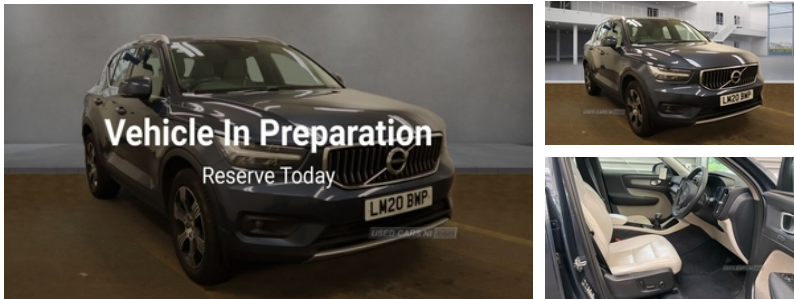

Volvo XC40 2.0 D3 Inscription 5dr | 2020

£19,995

1 owner from new with full service history and over £4000 of factory options

Vehicle Features

2 zone electronic climate control with cooled glovebox and rear air vent, 2-Zone Electronic Climate Control with Cooled Glovebox and Rear Air Vents, 3 spoke leather steering wheel with chrome trim, 3x3 point rear seatbelts, 9" centre console portrait touch screen, 9in Centre Console Portrait Touch Screen, 12.3" Active TFT crystal driver's instrument display, 12.3in Active TFT Crystal Drivers Inform, 12.3in Active TFT Crystal Drivers Information Display, 12V Socket - Front Tunnel Console and Cargo Compartment, 12V socket in front tunnel console and cargo compartment, 18in Alloy Wheels - 6 Spoke Diamond Cut - Black, 60/40 split folding rear seat, Adaptive Brake Lights including High Level LED Brake Light, Adaptive brake lights with high level LED brake lights, Adjustable Steering Force, Adjustable steering wheel force, Ambient Door and Instrument Panel Lighting, Ambient front door and instrumental panel lighting, Anti-lock Braking System - Anti-Lock Brake System, Anti-Theft Alarm including Immobiliser - Volume Sensor and Level Sensor, Anti-theft alarm including immobiliser/volume sensor + level sensor, Auto dimming interior mirror, Autodimming Interior Mirror, Automatic headlamp levelling, Automatic Headlight Levelling System, Automatic LED Headlights with Active Hig, Automatic LED Headlights with Active High Beam Incorporating Day Running Lights, Bluetooth Handsfree System, Bluetooth hands free telephone kit, Bright Metal Luggage Compartment Threshold, Bright metal luggage threshold, Care key, Care Key with User Defined Top Speed, Centre console cupholders and storage, Chrome window surround, Chrome Window Trim, City Safety, City safety includes pedestrian, Climate Pack, Colour Co-Ordinated Autofolding Heated Power Door Mirrors, Colour