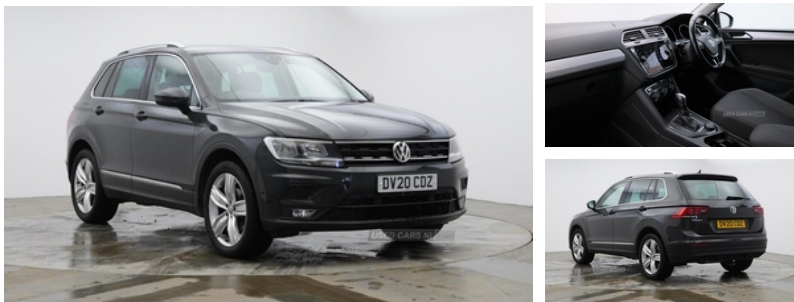

Volkswagen Tiguan 2.0 TDi 150 4Motion Match 5dr DSG | Jun 2020

£17,985

Volkswagen Tiguan 2.0 TDi 150 4Motion Match 5dr

Vehicle Features

2 cup holders in front, 2 x USB connection + USB charging socket, 2D/3D map view, 3 rear 3 point seatbelts, 3 rear headrests, 3 zone climate control, 4 load lashing points, 4 X 20 watt output, 12V socket in centre console storage area, 40:20:40 split folding rear seats, ABS+EBD+Brake assist, Active bonnet, Active pedestrian safety system, Alarm with interior protection, ASR, Auto dimming interior mirror, Automatic activation of hazard warning lights, Battery regeneration during braking, Black grained lower door protectors with chrome inserts, Bluetooth phone integration system, Body colour door handles, Body colour door mirrors, Body coloured bumpers, Car-Net App-Connect, Car information display, Chrome door trim inserts, Chrome side window surrounds, Chrome trimmed radiator grille, city emergency braking + predictive pedestrian protection, Coasting function, Coming/leaving home lighting function, compose and send SMS messages using touch-screen display, Cruise control + driver alert system, Curtain airbags, DAB Digital radio, Diesel particulate filter, Distance control assist, door mirror puddle lights and reverse activated kerb view adjustment on passenger's door mirror, Drive mode selector, Driver/Front Passenger airbags, Driver/Passenger whiplash optimised head restraints, Driver alert system with fatigue detection, Driver profile selection, Drivers knee airbag, DTC - Drag torque control, Dusk sensor + auto driving lights, EDTC and trailer stabilisation function, Electrically heated and foldable door mirrors, Electronic engine immobiliser, Electronic parking brake with auto hold, ESC with EDL, First aid kit, Foldable front passenger seat backrest, Front + rear carpet mats, Front and rear electric windows, Front assist, Front centre armrest with 12v socket, Front centre armrest with storage + rear 2 air vents, Front seatback folding