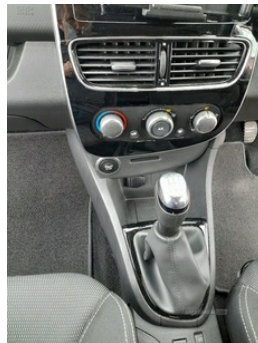

9 Parsonage Close, KIRCUBBIN, BT22 2RZ
07955389696

Renault Clio 0.9 TCE 90 Play 5dr | Sep 2019 LOW MILEAGE.

£9,990 O.N.O

Miles:	12000
Fuel Type:	Petrol
Transmission:	Manual
Colour:	Red
Engine Size:	898
Tax Band:	Petrol/Diesel (£190 p/a)
Body Style:	Hatchback
Reg:	OGZ9188

Technical Specs

DIMENSIONS	
Length:	4062mm
Width:	1732mm
Height:	1448mm
Seats:	5
Luggage Capacity (Seats Up):	300L
Gross Weight:	1630KG
Max. Loading Weight:	540KG

PERFORMANCE & ECONOMY	
Fuel Consum. (Urban Cold):	44.8MPG
Fuel Consum. (Extra Urban):	67.3MPG
Fuel Consum. (Combined):	56.5MPG
Fuel Tank Capacity:	45L
Number Of Gears:	5 SPEED
Top Speed:	110MPH
Acceleration 0-100 km/h:	12.1s
Engine Power BHP:	88.5BHP

PLAY TCE, Petrol, 2 AXLE RIGID BODY, RED, two owners, low mileages, MOT 30.09/24, full-service history.

Vehicle Features

2 coat hooks, 2x20W radio with bluetooth hands free and USB, 3 point rear seatbelts x3, 3 rear height adjustable headrests, 12V Accessory socket, 16" black alloy wheels, 16" Flex alloy wheels, 60/40 split rear seats, ABS+EBD+Brake assist, Air recirculation control, Anti-drill door locks, Aux-in socket, Black headlamp surrounds, Bluetooth Handsfree Phone Connection, Body colour door handles, Body colour door mirrors, Body coloured bumpers, Body coloured rear spoiler, Child lock control of rear doors and windows, Chrome boot lid finisher, Chrome front grille strips, Chrome gear knob insert, Chrome interior door handles, Cloth upholstery/synthetic leather inserts, Cruise control + speed limiter, DAB Digital radio, Driver's seat height adjustment, Driver/Front Passenger airbags, Driver and passenger front and side airbag deactivation, Drivers one touch window with anti-pinch feature, Eco mode, Electric adjustable door mirrors, Electric front windows, ESP + Traction control + Understeer control, Front cupholders, Front door storage bin, Front fog lamps, Front side airbags(head+thorax), Gloss black door protectors with chrome inserts, Glovebox, Grain black centre