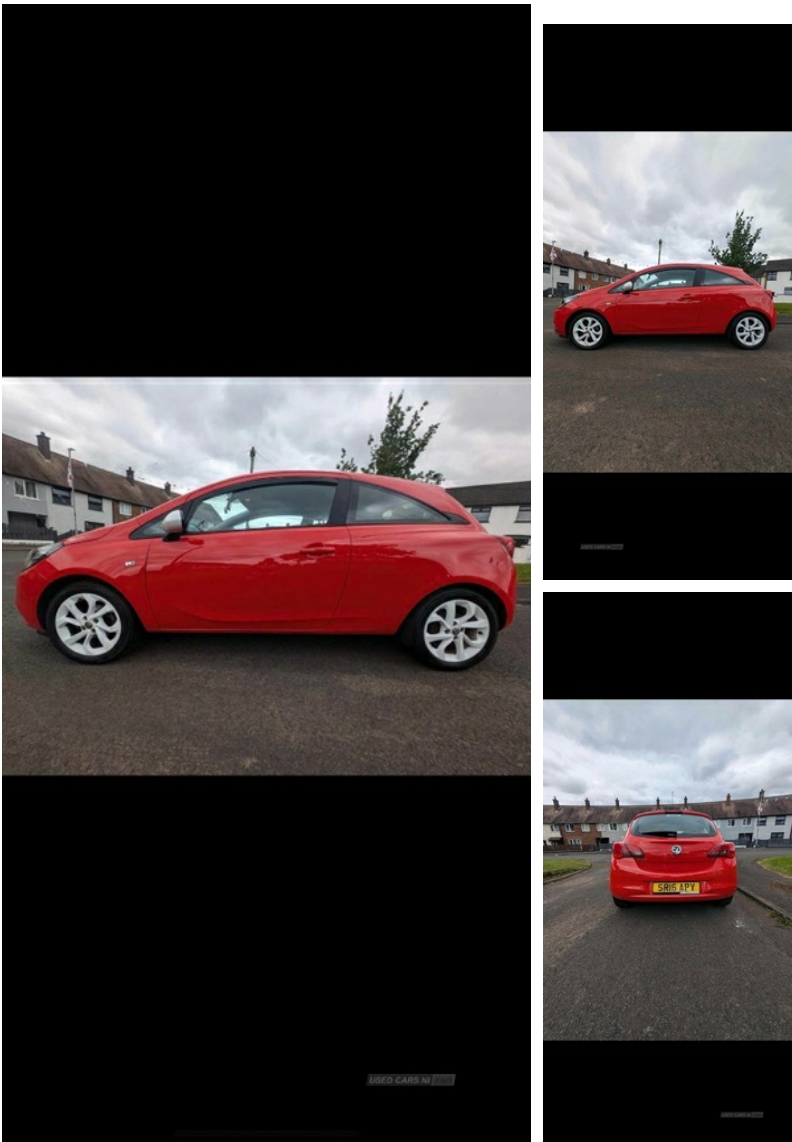

Vauxhall Corsa 1.4 [75] ecoFLEX Sting 3dr | Mar 2016

£4,750

LOVELY CAR, LOW MILEAGE

2016 Red Corsa, 3 door, lovely car, low milage, lady owner.
Petrol

Vehicle Features

2 height adjustable rear headrests, 6 speakers, 12V power outlet, 16" White alloy wheels - Style 1, ABS + Active Brake Limited Slip (ABLS), ABS + EBD + EBA, Adjustable dashboard illumination, Air recirculation system, Anti-drill door locks, Bluetooth system, Body colour bumpers, Body colour door handles, Brake assist function, CD30 stereo radio/CD/MP3 player + aux-in socket, Centre console with cupholders, Chrome effect

Miles:	50627
Fuel Type:	Petrol
Transmission:	Manual
Colour:	Red
Engine Size:	1398
CO2 Emission:	118
Tax Band:	C (£35 p/a)
Body Style:	Hatchback
Reg:	SR16APY

Technical Specs

DIMENSIONS

Length:	4021mm
Width:	1736mm
Height:	1479mm
Seats:	5
Gross Weight:	1600KG