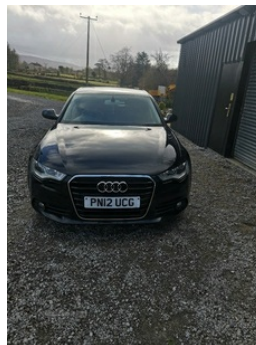

## Audi A6 2.0 TDI SE 4dr Multitronic | Mar 2012 AUDI A6 CVT 190BHP

# £4,400

Audi a6 in great condition lady driver, full leather, mot till November