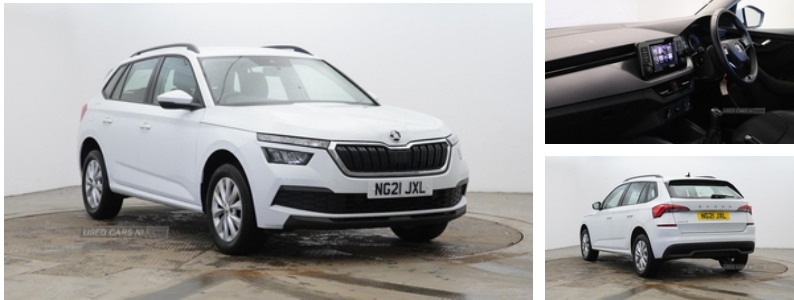

Skoda Kamiq 1.0 TSI 95 S 5dr | 2021

FANTASTIC VALUE FOR MONEY

£13,995

This Skoda Kamiq offers great value combined with SUV practicality

Vehicle Features

2 spoke leather steering wheel and gear shift, 2 USB - C ports with 1x adaptor cable, 3x3 point rear seatbelts, 4 speakers, 12V socket in centre console, Airbags - driver and front passenger, Anti-theft wheel bolts, Auxiliary input socket, Basic LED headlights with LED daytime running lights, Bluetooth system, Body colour door mirrors and handles, Chrome grille surround, Chrome inner door handles, Cloth upholstery, DAB Digital radio, Deactivation of bulb failure indicator, E-call, Electrically adjustable and heated door mirrors, Electronic engine immobilizer, ESP, Front and rear electric windows, Front and rear electric windows 2 USB - C ports DAB Digital radio Manual air conditioning + Pollen filter 3x3 point rear seatbelts Bluetooth system, Front assist system, Front head restraints, Front passenger airbag deactivation switch, Front side airbags with curtain airbags, Glove compartment, Grained black decorative insert with glossy black hot stamping, Headlight range control, Heated rear window, Height adjustable driver seat, Hill hold control, Ice scraper, Isofix child seat fittings on outer rear seats, ISOFIX on front passenger seat, Lane assist, LED rear lights - low functionality, Lumbar support, Manual air conditioning + Pollen filter, Manual parking brake, One tone horn, PAS, Rake/reach adjustable steering wheel, Rear disc brakes, Rear fog lights, Rear wiper, Seatbelt reminder for driver and co-driver, Service indicator, Speed limiter, Textile floor mats, Top tether for front passenger seat, Traction control, Trip computer, Tyre pressure monitor