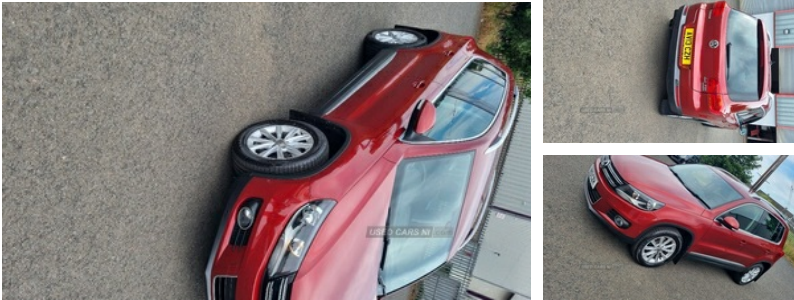

Volkswagen Tiguan 2.0 TDi BlueMotion Tech SE 5dr DSG | Apr 2013

£5,895 O.N.O

GREAT DRIVING CAR

Vw tiguan 2013

Auto dsg gearbox
Full leather interior
Heated front seats
Bluetooth
All round parking sensors
2 keys
Mot Jan 25
Has just had 2 new tyres
Comes fully valeted
Lovely driving car

Contact 07718131418

£5895 ono

Vehicle Features

'Anthracite-Metallic' interior trim, 2 Zone electronic climate control with automatic air recirculation, 3 rear 3 point seatbelts, 3 rear headrests, 3 spoke multi-function leather steering wheel and gearknob, 5 boot load lashing points, 12V socket in luggage compartment, 18" front module, 60/40 split folding rear seat, ABS+EBD+Brake assist, Alarm with interior protection, Auto dimming rear view mirror/rain sensor, Automatic coming home lighting, Bluetooth Telephone preparation, Body colour door handles, Body colour door mirrors with integral indicators, Body coloured bumpers, Chrome roof rails, Chrome side window surrounds, Chrome trimmed front air intake surrounds, Cornering front fog lights, Curtain airbags, Driver/Front Passenger airbags, Driver/Passenger whiplash optimised head restraints, Dusk sensor + auto driving lights, Elec heated + adjust door mirrors, Electronic engine immobiliser, Electronic parking brake with auto

Miles:	125100
Fuel Type:	Diesel
Transmission:	Automatic/Other
Colour:	Red
Engine Size:	1968
CO2 Emission:	158
Tax Band:	G (£255 p/a)
Body Style:	Sport utility vehicle
Reg:	AV13CZH

Technical Specs

DIMENSIONS	
Length:	4426mm
Width:	1809mm
Height:	1703mm
Seats:	5
Gross Weight:	2260KG
Max. Loading Weight:	595KG