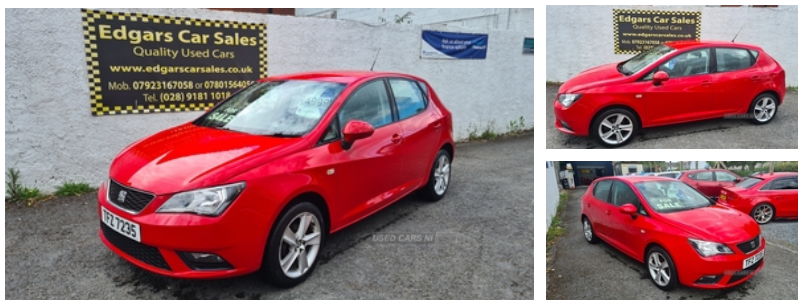

**Seat Ibiza 1.4 Toca 5dr | 2014**  
**COMING SOON !**

**£4,999**

COMING SOON !

**Vehicle Features**

'Lights On' warning buzzer, 2 folding remote keys with window open/close function, 3 cupholders, 3 point seatbelts on all 3 rear seats, 4 speakers, 12V accessory power point in centre console, 16" Cartago alloy wheels, ABS, Air conditioning, Aloe cloth upholstery, Auxiliary input socket, bluetooth connection with audio streaming, Body colour door handles, Body colour door mirrors, Body coloured bumpers, Child locks on rear doors, Cornering front fog lights, Deadlocks, Digital clock, Driver/passenger sunvisors and vanity mirrors, Driver and passenger airbags, Electrically adjustable and heated door mirrors, Electric headlight adjustment, ESP+EBA, Front/rear floor mats, Front door pockets, Front passenger airbag deactivation, Front seatback pockets, Front side airbags, Grab handles, Height/reach adjust steering wheel, Height adjustable driver's seat, Height adjustable front/rear head restraints, Hill hold control + Tyre Pressure monitor, Illuminated boot, Illuminated glovebox, Immobiliser, Interior centre roof light, Isofix system on outer rear seats, Leather steering wheel and gear knob, Low fuel warning light, Map reading lights, MP3 compatible radio/single CD player, One touch electric front windows, Outside temperature gauge, Pollen filter, Rear wiper, Remote central locking, Roof antenna, Seatbelt warning, SEAT logo boot release, SEAT Portable Navigation system inc SD card slot, Service interval indicator, Speed sensitive power steering, Split folding rear seats, Steering column with mounted audio controls, Tinted glass, Trip computer, Underfloor storage compartments in luggage area, Volumetric alarm with back up horn