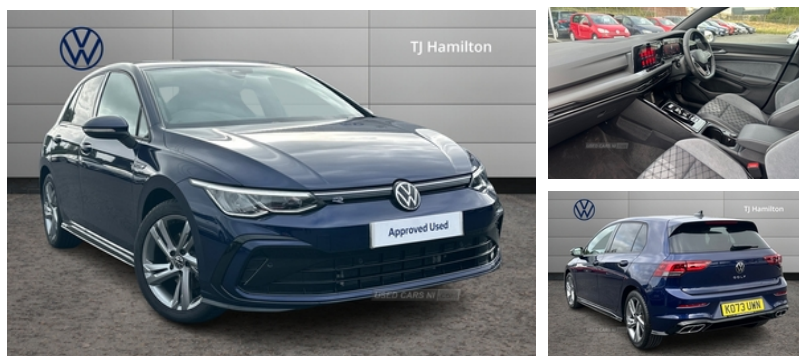

Volkswagen Golf 2.0 TDI 150 R-Line 5dr DSG | Feb 2024

£26,795

Exterior Features, Metallic paint, Exterior Features, Front and rear electric windows, Heat insulating glass windscreen, Heated rear windscreen, Rain sensor, Rear tinted glass 65% light absorbing from B pillar backwards, Rear windscreen washer and wiper with interval delay, Body colour door handles, Body colour rear roof spoiler, R Line body coloured bumpers, Rear side wing doors, Automatic headlamp activation with Coming home and Leaving home feature, Automatic headlights, High level 3rd brake light, Highway light, LED License plate illumination, Rear fog light on one side and reversing lights on both sides, Rear lights incorporating LED technology, Welcome light, Safety, ABS, Electronic parking brake with auto hold, ESC (Electronic Stability Control), Front disc brakes, Rear disc brakes, Adaptive cruise control (ACC) with speed limiter and front assist (reacting to vehicles pedestrians and cyclists), Driver alert system, Dynamic road sign display, Lane assist, Multifunction camera for distance control, PAS, Auto dimming rear view mirror, Body colour door mirrors with integrated indicators, Electrically heated and adjustable door mirrors with memory feature, 3 point height adj front seatbelts + pretensioners, 3 rear three point seatbelts, Child locks on rear doors, Driver and front passenger airbag with front passenger airbag deactivation, Drivers and front passengers safety optimised head restraints, Extended pedestrian protection measures, Front and rear passengers curtain airbag system including front side airbags, Front centre airbag, Front side airbags with curtain airbags, Two tone horn, Tyre pressure monitoring system, Interior Features, Front + rear carpet mats, 12V socket in front centre console, 12V socket in

Miles:	6436
Fuel Type:	Diesel
Transmission:	Semi Auto
Colour:	Blue
Engine Size:	1968
Tax Band:	Petrol/Diesel (£190 p/a)
Body Style:	Hatchback
Insurance group:	23E
Reg:	K073UWN

Technical Specs

DIMENSIONS	
Length:	4284mm
Width:	1789mm
Height:	1480mm
Seats:	5
Luggage Capacity (Seats Up):	381L
Gross Weight:	1950KG
Max. Loading Weight:	574KG

PERFORMANCE & ECONOMY	
Fuel Consum. (Combined):	61.4MPG
Fuel Tank Capacity:	50L
Number Of Gears:	7 SPEED
Top Speed:	139MPH
Acceleration 0-100 km/h:	8.4s
Engine Power BHP:	147.5BHP