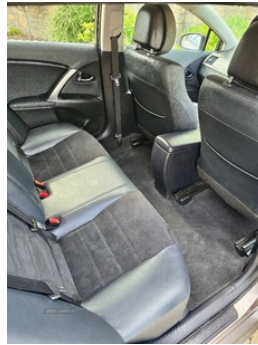

85 Francis Street, Lurgan, BT66 6DN
079 7999 1050

Toyota Avensis 2.0 D-4D Icon Business Edition 5dr | Mar 2015

£7,445

FULL TOYOTA HISTORY (9 STAMPS) / 12M TOYOTA WARRANTY

Miles:	98000
Fuel Type:	Diesel
Transmission:	Manual
Colour:	Bronze
Engine Size:	1998
CO2 Emission:	120
Tax Band:	C (£35 p/a)
Body Style:	Estate
Insurance group:	17E
Reg:	NK15VBY

Technical Specs

DIMENSIONS	
Length:	4780mm
Width:	1810mm
Height:	1480mm
Seats:	5

PERFORMANCE & ECONOMY	
Fuel Consum. (Urban Cold):	50.4MPG
Fuel Consum. (Extra Urban):	70.6MPG
Fuel Consum. (Combined):	61.4MPG
Fuel Tank Capacity:	60L
Number Of Gears:	6 SPEED
Top Speed:	124MPH
Acceleration 0-100 km/h:	10s
Engine Power BHP:	124.7BHP

Full Toyota History (9 Stamps) / 12 Months Toyota Warranty / Extremely reliable 2.0L D-4D Engine / Super cheap to run / Top Spec Business Edition
Amazing full Toyota service history - Just fully serviced at Toyota Portadown August 2024
98,000 Miles
£128.55 per month with a £1,500 deposit over 61 months at 10.9% APR (Note; APR dependant on customer credit score). Finance now and have nothing to pay for the first 2 months!
Excellent condition inside & out!
Top spec Business Edition
Part leather seats
Sat Nav
Reversing camera
Parking sensors
Keyless start
Automatic headlights
Alloy wheels
The options list just goes on.

HPI Clear / 2 keys

PM or call 07979991050 for more details

£7,445