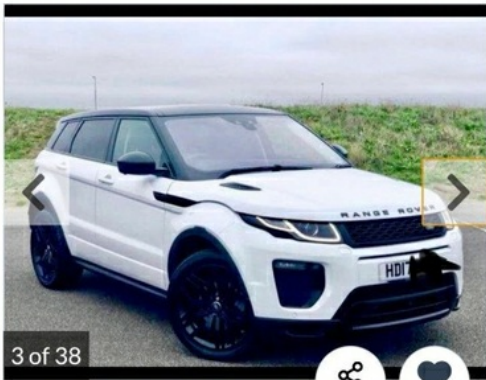

Land Rover Range Rover Evoque 2.0 TD4 HSE Dynamic Lux 5dr | Jun 2017

£12,500

Call +353 87 341 9923
 Mot til march 2025
 Upgraded meridian soundsystem
 20" alloys
 Leather seats
 Manual

Vehicle Features

3 rear 3 point seatbelts, 10.2" Dual view touchscreen with Whitefire headphones, 12V power point in luggage area, 60/40 split folding rear seat, ABS/EBD, Air quality sensor, Alarm, Auto climate control with air filtration, Auto dimming rear view mirror,

Miles:	74000
Fuel Type:	Diesel
Transmission:	Manual
Colour:	White
Engine Size:	1999
CO2 Emission:	125
Tax Band:	Petrol/Diesel (£190 p/a)
Body Style:	Sport utility vehicle
Reg:	Hd17lyz

Technical Specs

DIMENSIONS	
Length:	4370mm
Width:	1900mm
Height:	1635mm
Seats:	5
Luggage Capacity (Seats Up):	575L
Gross Weight:	2350KG
Max. Loading Weight:	615KG