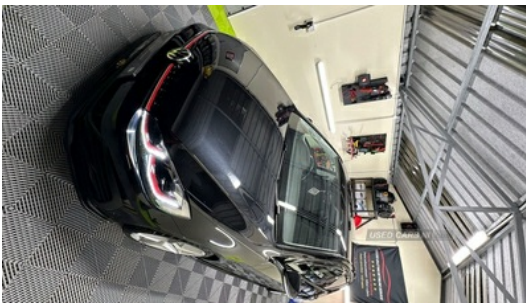

19Mckeown villas, Omagh, BT79 9JT
07789281887 | 07789281887

Volkswagen Golf 1.6 TDI Match 5dr | Jan 2019

£11,000 O.N.O

2019 mk7 Golf 1.6 MATCH TDI
MOT 15 March 2025
3inch downpipe fully piped into 2.5 inch pipe and twin exhaust with dummy boxes
Maped by MCB stage 1 egr ad blue delete
Raceland coilovers
18x9 Veemans vfs 46s tires like new
Car fully kitted GTI style looks apart
Light Bar
Windows fully tinted all round. Car got everything that has needed recently got new service new break discs and pads check last photo
Number plate not included

Vehicle Features

'Lights On' warning buzzer, 3 point height adj front seatbelts + pretensioners, 3 rear headrests, 3 rear three point seatbelts, 3

Miles:	79202
Fuel Type:	Diesel
Transmission:	Manual
Colour:	Black
Engine Size:	1598
CO2 Emission:	108
Tax Band:	Petrol/Diesel (£190 p/a)
Body Style:	Hatchback
Insurance group:	13E
Reg:	V111USM

Technical Specs

DIMENSIONS	
Length:	4258mm
Width:	1799mm
Height:	1492mm
Seats:	5
Luggage Capacity (Seats Up):	380L
Gross Weight:	1800KG
Max. Loading Weight:	499KG

PERFORMANCE & ECONOMY	
Fuel Consum. (Urban Cold):	60.1MPG
Fuel Consum. (Extra Urban):	74.3MPG
Fuel Consum. (Combined):	68.9MPG
Fuel Tank Capacity:	50L
Number Of Gears:	5 SPEED
Top Speed:	123MPH
Acceleration 0-100 km/h:	10.2s
Engine Power BHP:	114BHP