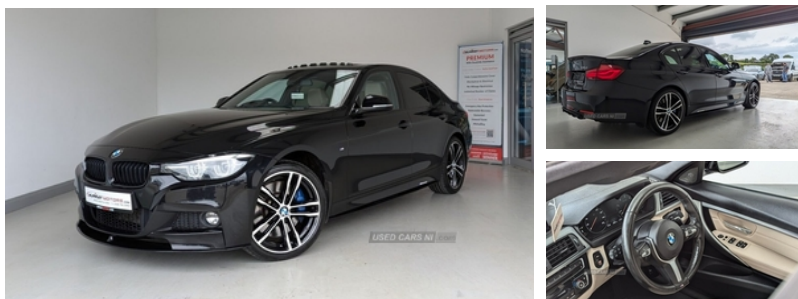

BMW 3 Series 335d xDrive M Sport Shadow Edition 4dr Step Auto | Feb 2018

£19,995

Just arrived, M performance kitted, 2 keys, Sunroof, Bluetooth phone and media, Alloy wheels, Dab radio, Rear parking sensors, Rear privacy glass, Climate control, Cruise control, Navigation system, Headed front leather seats, guide me home headlights Comes fully serviced with 6 months warranty Viewing by appointment. View all our stock and apply for finance

Miles:	64000
Fuel Type:	DIESEL
Transmission:	Automatic
Colour:	Black
Engine Size:	2993
CO2 Emission:	145
Tax Band:	Petrol/Diesel (£190 p/a)
Body Style:	Saloon
Insurance group:	42E
Reg:	YJ67VDB

Technical Specs

DIMENSIONS	
Length:	4633mm
Width:	1811mm
Height:	1434mm
Seats:	5
Luggage Capacity (Seats Up):	480L
Gross Weight:	2180KG
Max. Loading Weight:	550KG

PERFORMANCE & ECONOMY	
Fuel Consum. (Urban Cold):	43.5MPG
Fuel Consum. (Extra Urban):	57.6MPG
Fuel Consum. (Combined):	51.4MPG
Fuel Tank Capacity:	57L
Number Of Gears:	8 SPEED
Top Speed:	155MPH
Acceleration 0-100 km/h:	4.8s
Engine Power BHP:	308.4BHP