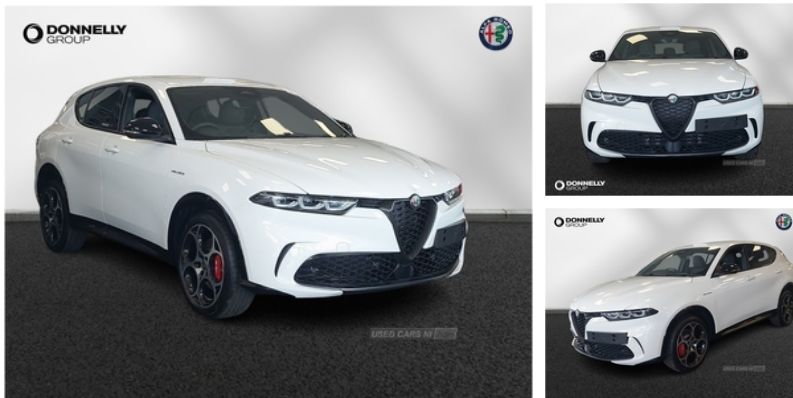

Alfa Romeo Tonale 1.5 MHEV Veloce 5dr Auto | Jul 2024

£35,995

Alfa Romeo Tonale 1.5 MHEV Veloce 5dr Auto

Vehicle Features

4 Interior puddle lights, 4 Ways electric driver and passenger lumbar adjustment, 6 airbags, 10.25" radio touchscreen, 10.25" radio touchscreen, 12v plugs in the front and in trunk, 60/40 Rear seats with ski pass, ABS, Adaptive cruise control with Stop and Go, Alfa connect box, Alfa connect services, Alfa dna with esc off (3 modes + esc off), Alfa logo embroidered on headrest, Ambient lighting and backlighted film-carbon look, Anti-lock Braking System, Apple car play/Android Auto, Auto-dimming rear internal mirror, Auto headlamps with dusk sensor, Auto high beam, Autonomous emergency braking inter-urban, Auto wipers with rain sensor, Backlight film graphic dashboard insert, Biscotto stitching on dashboard, Black and white alfa romeo logo center wheel caps, Black ceiling and pillars, Black painted mirror caps, bluetooth audio streaming, Bluetooth audio streaming, Body colour door handles, Body colour rear roof spoiler, Bottle storage 1l on door panel, Capless fuel filler, Centre armrest with dark grey stitching, Chrome finishing tonale badge, DAB digital audio broadcast, Door armrest with biscotto stitching, Drowsy driver detection, Dual zone air conditioning with aqs (with rear airvents), e-Call (emergency call), Electrical-folding exterior mirrors, Electric exterior mirrors (heated), Electric parking brake with autohold, Emergency braking pedestrian and vulnerable road users - interurban, Emergency braking pedestrian and vulnerable road users - interurban, ESP, Fix and go puncture repair kit, Forward collision warning, Front/rear floor mats, Front and rear power windows with auto up/down and antipinch, Front armrest (integrated in the central tunnel), Front headrests, Front usb plug type a + c (charge + data), Full LED rear lamps, Full tft