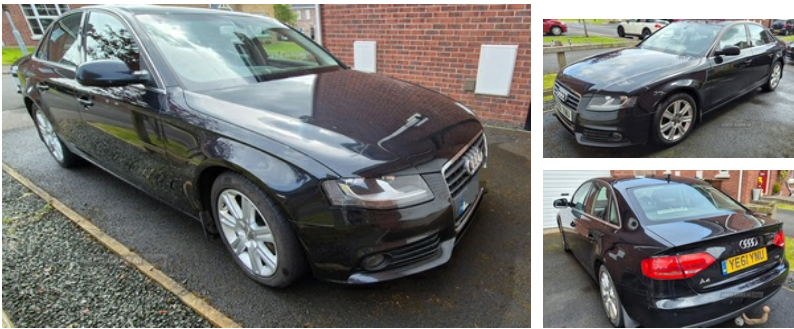

Audi A4 2.0 TDI 136 Technik 4dr [Start Stop] | Nov 2011

LONG MOT/ WELL LOOKED AFTER

For sale, my 2011 Audi A4, MOT until 27. JUNE 2025. £35/year road tax. Car and engine goes like new. It has been looked after with regular services. Plenty of proofs of service bills.

Timing belt replaced at 151k miles. No faults.

Leather seats, remote locking/alarm, ABS/EBD/ESP/Traction control, Isofix, rear seats inc passenger airbag deactivation, 3 zone climate control, automatic windscreen wipers, Front and rear fog lights, Full electric pack, Air-con, Driver information centre with colour display in instrument panel, Alloy wheels, rear and front parking sensors, cruise control, Bluetooth.

£2,250 O.N.O

Miles:	188000
Fuel Type:	Diesel
Transmission:	Manual
Colour:	Black
Engine Size:	1968
CO2 Emission:	120
Tax Band:	C (£35 p/a)
Body Style:	Saloon
Reg:	YE61YNU

Technical Specs

DIMENSIONS	
Length:	4703mm
Width:	1826mm
Height:	1427mm
Seats:	5
Luggage Capacity (Seats Up):	480L
Gross Weight:	2020KG
Max. Loading Weight:	550KG
PERFORMANCE & ECONOMY	
Fuel Consum. (Urban Cold):	51.4MPG
Fuel Consum. (Extra Urban):	70.6MPG
Fuel Consum. (Combined):	61.4MPG
Fuel Tank Capacity:	65L
Number Of Gears:	6 SPEED
Top Speed:	134MPH
Acceleration 0-100 km/h:	9.5s
Engine Power BHP:	134.1BHP