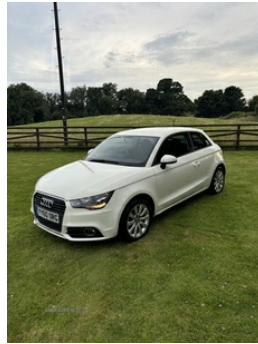

Audi A1 1.6 TDI Sport 3dr | Dec 2010

2010 AUDI A1 1. 6

£3,695

2010 Audi A1

1.6 Diesel
 133k Miles
 MOT'D To DEC 24
 Cheap Tax (£20 per year)
 Alloy Wheels
 Multi-Functional Steering Wheel
 Low Insurance Group
 Recently Serviced
 Bluetooth Audio with Navigation system

Car drives real well
 Ideal first car

£3695Ono
 Call or text 07716276610 if GENUINELY INTERESTED

Vehicle Features

3 spoke leather multifunction sports steering wheel, ABS/EBD, Adjustable rear head restraints, Aluminium interior trim, Body colour door mirrors with integral indicators, Body coloured bumpers, Driver's information system, Driver/Front Passenger airbags, Driver and passenger side airbags, EDL, Electric