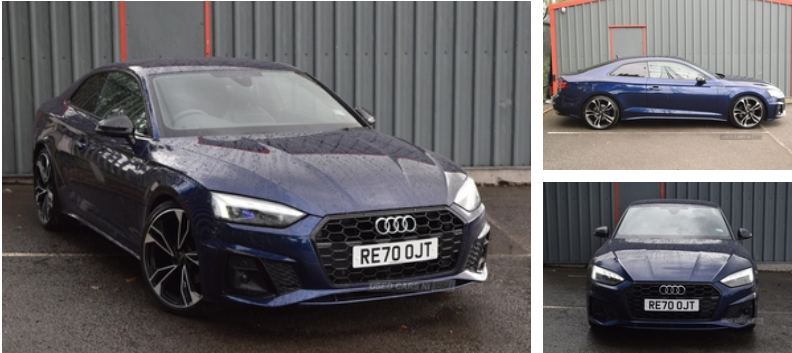

Audi A5 35 TDI Edition 1 2dr S Tronic | 2020

AUDI PARKING SYSTEM PLUS REAR CAMERA, CRUISE CONTROL, HEATED

£24,495

Miles:	36979
Fuel Type:	Diesel
Transmission:	Automatic
Colour:	Blue
Engine Size:	1968
Tax Band:	Petrol/Diesel (£190 p/a)
Body Style:	Coupe
Insurance group:	36E
Reg:	RE700JT