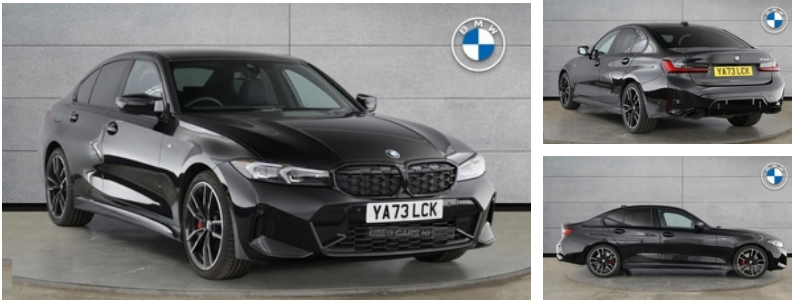

BMW 3 Series M340i xDrive MHT 4dr Step Auto
| Jan 2024

£47,995

Vehicle Features

2 front cupholder in centre console with clamping elements and matt black inlay, 3 seat bench in 2nd row, 3 zone automatic air conditioning, 3rd brake light, 3x3 point rear seatbelts, 12V power socket in front storage compartment, 40:20:40 split folding rear seat with loading system, 40:20:40 split folding rear seat with load through system, 48V Mild hybrid technology, Acoustic glazing, Active guard plus, Adaptive LED Headlights, Additionally light carpet projects an ambient light design onto the left and right entering and exiting area, Alarm system, Ambient door handle light, Ambient lighting front and rear with 9 selectable colours, Ambient storage compartment lighting in the centre console, Anthracite headlining, anti-trap facility and comfort closing, anti-trap facility and comfort closing, Armrest integrated in front and rear door trim + front centre console armrest, Attentiveness assist, Auto dimming rear view mirror, Auto dimming with folding wing mirrors, Automated High beam assist, Automatic headlight beam throw control with load dependent regulating reaction, Automatic headlight beam throw control with load dependent regulating reaction, Automatic Start/stop button, BMW emblem, BMW emblem, BMW emergency call, BMW ID, BMW iDrive, BMW individual lights shadow line, BMW M Individual high gloss shadow line with extended contents, BMW Teleservices, Body colour roof fin, body protection at side and airbags deploy from seat backrests, body protection at side and airbags deploy from seat backrests, Centre lock switch, Child locks on rear doors, Closing system with central locking, Condition based service, ConnectedDrive Services, Connected pack professional - 3 Series Saloon/Touring, Contour lighting in instrument panel and door trim panel, Crash sensor activating of airbags, Crash sensor activating of airbags, Cruise control operation in steering wheel, curtain airbags open from headliner above 1st and 2nd row, curtain airbags open from headliner

Miles:	9521
Fuel Type:	Petrol
Transmission:	SEMI-AUTO
Colour:	Black Sapphire Metallic Paint
Engine Size:	2998
Tax Band:	Petrol/Diesel (£600 p/a)
Body Style:	Saloon
Insurance group:	39E
Reg:	YA73LCK

Technical Specs

DIMENSIONS	
Length:	4714mm
Width:	1827mm
Height:	1440mm
Seats:	5
Luggage Capacity (Seats Up):	480L
Gross Weight:	2260KG
Max. Loading Weight:	535KG
PERFORMANCE & ECONOMY	
Fuel Consum. (Combined):	34.5MPG
Fuel Tank Capacity:	59L
Number Of Gears:	8 SPEED
Top Speed:	155MPH
Acceleration 0-100 km/h:	4.4s
Engine Power BHP:	368.8BHP