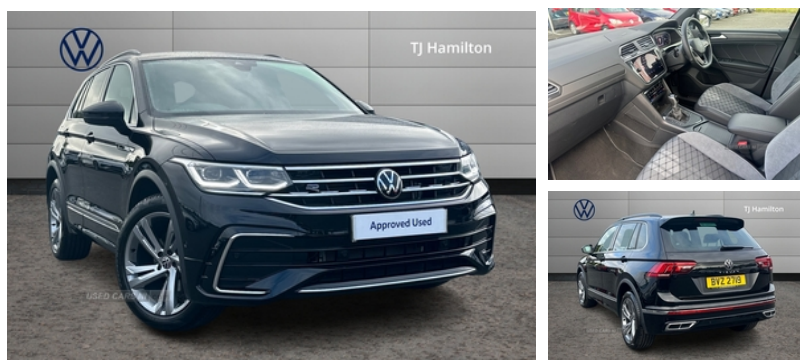

## Volkswagen Tiguan 2.0 TDI R-Line Edition 5dr DSG | Mar 2024

### FACTORY DEPLOYABLE TOWBAR

Exterior Features, Metallic paint, Towing, Swivelling towbar with 13 pin electrical kit, Paint - Pearlescent, Pearl - Deep black, Exterior Features, Front and rear electric windows, Heated rear window, Laminated safety glass windshield, heat and sound insulating, Privacy glass for rear side windows and rear window, Rain sensor, Rear windscreen washer and wiper with interval delay, Side and rear windows in heat insulating glass, Windscreen wipers/ intermittent wipe + 4 position delay, Body colored bumpers in R-Line style, Body colored exterior mirror housings, Body colour door handles, Chrome moldings on the side windows, License plate carrier in front and rear, R Line body kit, R Line side sills, Rear exhaust tailpipe, Rear side wing doors, Rear spoiler in R style, Unique R Line badging, Automatic headlight control system, Coming/leaving home lighting function, Dynamic headlight range control, High level 3rd brake light, LED rear combination lamps, LED rear number plate lights, Poor weather light and cornering light, Rear fog lamp, Safety, Electronic parking brake with auto hold, Electronic Stability Control with driver steering recommendation, ABS, ASR, EDL, EDTC and trailer stabilization, Front assist with autonomous emergency braking (for Adaptive Cruise Control ACC up to 130 mph), Front disc brakes, Rear disc brakes, Adaptive cruise control ACC stop and go including speed limiter, Comfort drive travel assist, Driver alert system, Driver profile selection, Dynamic road sign display, Electromechanical speed sensitive power steering, Front and rear parking distance sensors, Lane keeping system Lane Assist, Multifunction front facing camera,