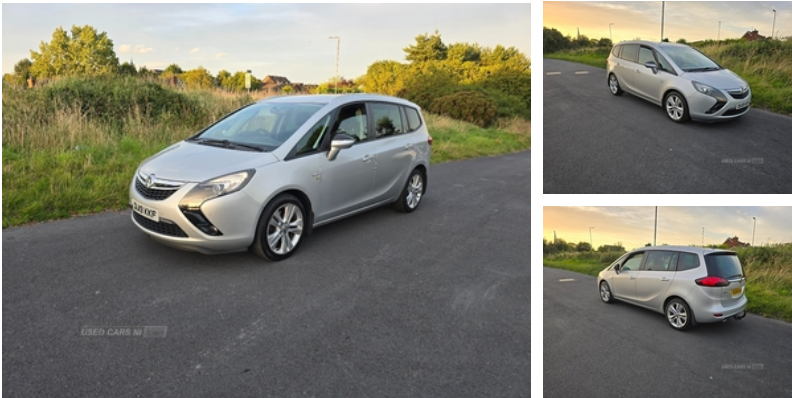

Vauxhall Zafira 2.0 CDTi [165] SRi 5dr [non Start Stop] | Mar 2013

£3,250

BEST VALUE NEW MODEL

*** 2013 Vauxhall Zafira Tourer Sri ***

- * 7 seater
- * 2.0 Diesel 165bhp - 6 speed manual
- * 123k miles
- * Mot 19th January 2025
- * Fully Valeted & Serviced
- * Timing belt and water pump just fitted
- * Air Conditioning
- * Isofix
- * Parking sensors
- * Bluetooth

*** Great driving new model Zafira Tourer, just Serviced with a Timing belt and water pump fitted.

--- Best value around £3250 ---

-- FINANCE available --

part exchange welcome trade value

Located in Newtownards, Northern Ireland

Delivery available

Miles:	123000
Fuel Type:	Diesel
Transmission:	Manual
Colour:	Silver
Engine Size:	1956
CO2 Emission:	139
Tax Band:	E (£190 p/a)
Body Style:	MPV
Insurance group:	19E
Reg:	Du13kkf

Technical Specs

DIMENSIONS	
Length:	4658mm
Width:	1884mm
Height:	Not Availablemm
Seats:	7
Luggage Capacity (Seats Up):	152L
Gross Weight:	2430KG
PERFORMANCE & ECONOMY	
Fuel Consum. (Urban Cold):	43.5MPG
Fuel Consum. (Extra Urban):	62.8MPG
Fuel Consum. (Combined):	53.3MPG
Fuel Tank Capacity:	58L
Number Of Gears:	6 SPEED
Top Speed:	129MPH
Engine Power BHP:	162.3BHP