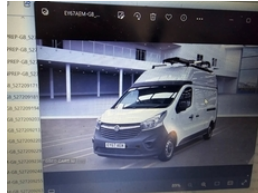

4-6 Main Street Ballyclare BT39 9AG Unit 1 89c Victoria Road Newbuildings L/Derry BT47
2SX, Ballyclare, BT39 9AG

David Browne: 07849491999

Vauxhall Vivaro 2900 1.6CDTI BiTurbo 125PS H2 Van | Sep 2017

LONG HIGH TOP 78000 MILES £ 7000

2017 long high top

With shelving both sides of the van see pictures

Van coming home from the UK this week

Loads of service history

Better pictures later

Price is £7000 plus vat

Best value in the country

Ballyclare or L/Derry

Trade ins will Trade price only

Call David 07849 491999 anytime

Viewing is strictly by appointment

Vehicle Features

2 speakers, 2 speed windscreen wipers with intermittent wipe and electric screenwash, 3 point seatbelts for all seats, 6 way adjustable driver's seat with height adjustment, 12v Power Point, 12v socket in luggage compartment, 16" steel wheels, ABS + EBD, AMG body styling, Anti-submarining seats, Body coloured body side mouldings, Daytime running lights, Digital radio (DAB), Driver's headrest, Drivers airbag, Drivers side blind spot eliminating mirror, Dynamic chassis, Electrically heated and adjustable door mirrors, Electronic brake force distribution (EBFD), Emergency brake assist, ESP Plus, Facia mounted drink

Miles:	78000
Fuel Type:	Diesel
Transmission:	Manual
Colour:	White
Engine Size:	1598
CO2 Emission:	178
Tax Band:	Light goods vehicle (£335 p/a)
Body Style:	Van
Reg:	EY67AEW

Technical Specs

DIMENSIONS	
Length:	5398mm
Width:	2283mm
Height:	2465mm
Seats:	3
Gross Weight:	3020KG