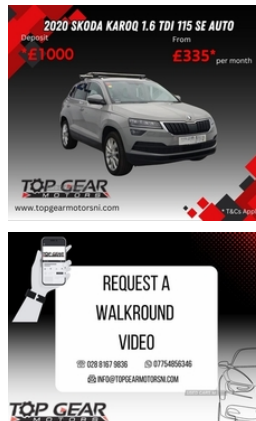

Skoda Karoq 1.6 TDI SE L 5dr DSG | Aug 2020

£16,990

Miles:	61657
Fuel Type:	DIESEL
Transmission:	Semi Automatic
Colour:	Grey
Engine Size:	1598
Tax Band:	Petrol/Diesel (£190 p/a)
Body Style:	Estate
Insurance group:	11E
Reg:	MT20WVJ

Vehicle Features

1.5 litre bottle holders in driver and front passenger door panels, 2 Folding hooks and nets in boot, 2 Front readings lights for driver and passenger, 3 rear height adjustable headrests, 4 foldable roof handles with rear coat hooks, 4 lashing points on luggage floor, 12V socket in boot, 12v socket in front centre armrest with storage compartment and rear air vents, Acoustic glass, Aero front windscreen wipers with intermittent function, Airbags - Front side, Alarm with interior monitoring, ASR, Automatic door unlocking in case of crash, Automatic fuel cut off in case of crash, Automatic headlight control system, Backrest release, back up horn and tilt sensor with safe function, Black electric window control buttons, Body colour door mirrors and handles, Body coloured bumpers, Cargo elements in boot, Chrome framed air vents, Chrome inner door handles, Chrome roof rails + chrome pack - Kodiaq, DAB radio with Bluetooth,