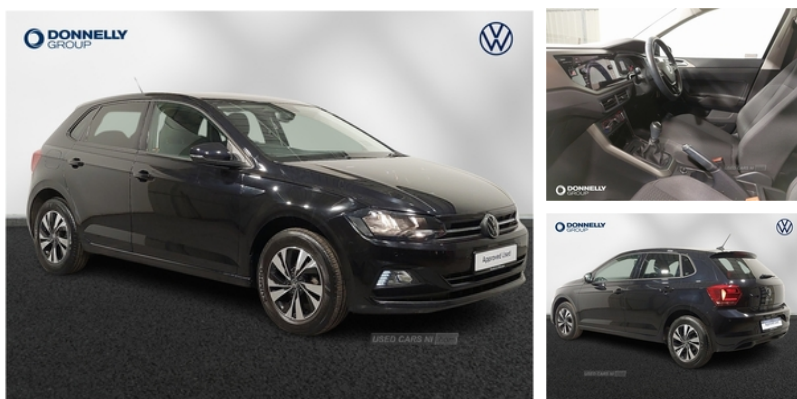

Volkswagen Polo 1.0 TSI 95 Match 5dr | Jun 2021

£14,985

Volkswagen Polo 1.0 TSI 95 Match 5dr

Vehicle Features

2 bag hooks in luggage compartment, 2 front and 2 rear reading lights, 2 front cupholders and 12 V socket with cover, 3 point height adj front seatbelts + pretensioners, 3 rear head restraints, 3x3 point rear seatbelts, 4 grab handles, 60/40 split folding rear seat, ABS, adjustable panel illumination, adjustable panel illumination, Air vents in High gloss black, Alarm with interior protection and deactivation via infotainment system, Anti-lock Braking System, Automatic post collision braking, Battery regeneration during braking, Black grille with chrome surround, Black radiator grille with chrome louvres, Body colour bumpers, Body colour door handles, Body coloured side sills, Body colour rear spoiler, Centre console storage with open storage compartment, Chrome interior door handles, Digital clock, Diversity antenna for FM reception, Driver/front passenger airbag, Driver alert system, Driver and front passenger seat height adjustment, Driver and front passenger sunvisors with illuminated vanity mirrors, Drivers and front passengers safety optimised head restraints, Dust/pollen filter, Electrically adjustable and heated door mirrors with reverse activated kerb view adjustment on passenger's side, Electric front windows, Electronic engine immobiliser, electronic odometer, electronic odometer, Emergency call service, ESP with EDL + ASR, Folding rear seat backrest, Front and rear 6 speakers, Front and rear passenger curtain airbags, Front disc brakes and rear drum brakes, Front head restraints, Front passenger airbag deactivation, Front seat backrest storage pockets, Front seat side impact airbags, Front windscreen washers and wipers with 4 speed intermittent delay, Galvanised body, Gear lever gaiter in