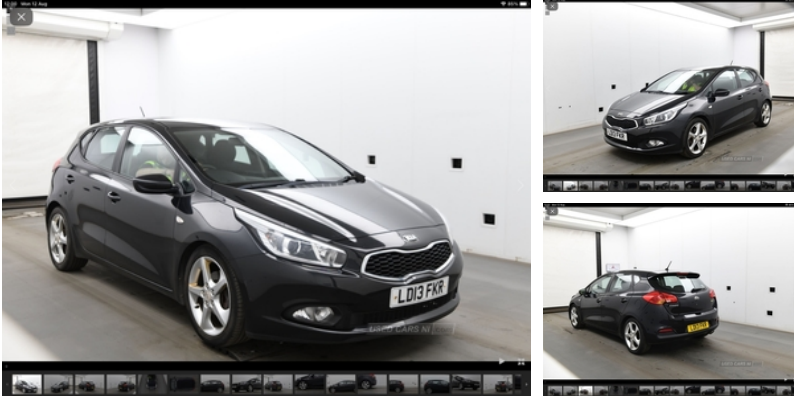

Kia Ceed 1.6 CRDi 1 EcoDynamics 5dr | May 2013

£4,399

NICE MILES UPGRADED ALLOYS NICE IN THE BLACK ZERO TAX

lovely little Kia ceed in the gleaming black zero tax 60 mpg these little cars are super reliable car coming in from England more photos to follow trade in welcome top price paid for your old car nil deposit fiance available tel 07950 540047 anytime

Miles:	94000
Fuel Type:	Diesel
Transmission:	Manual
Colour:	Black
Engine Size:	1582
CO2 Emission:	97
Tax Band:	A (£0 p/a)
Body Style:	Hatchback
Insurance group:	12E
Reg:	LD13FKR

Technical Specs

DIMENSIONS	
Length:	4310mm
Width:	1780mm
Height:	1470mm
Seats:	5
Luggage Capacity (Seats Up):	380L
Gross Weight:	1810KG
Max. Loading Weight:	435KG