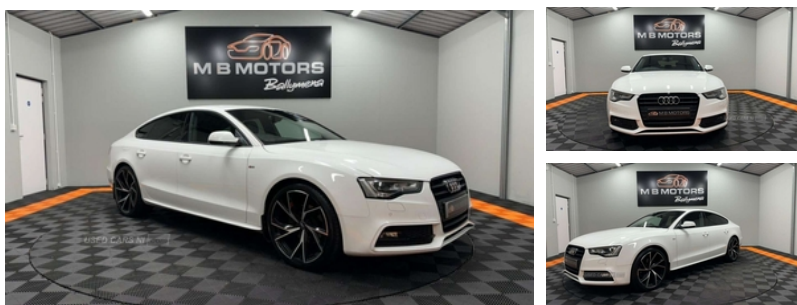

Audi A5 2.0 TDI 177 Black Edition 5dr [5 Seat] | Sep 2013

£9,495

Miles:	97000
Fuel Type:	Diesel
Transmission:	MANUAL
Colour:	White
Engine Size:	1968
CO2 Emission:	120
Tax Band:	C (£35 p/a)
Body Style:	Hatchback
Insurance group:	28E
Reg:	PK63JDJ

Vehicle Features

3 spoke flat bottomed multi-function leather steering wheel, 3 zone climate control, ABS, Adjustable steering column, Aluminium window surround, Anti theft system, Auto boot lid opening, Auto dimming rear view mirror with acoustic windscreen, Automatic headlights + automatic windscreen wipers, Bang + Olufsen advanced sound system, Black headlining, Black styling pack - A5/RS5, Body colour bumpers, Body coloured door mirrors, Centre console with cupholders, Chrome exhaust tailpipes, Colour driver's information system display, Curtain airbags, DAB digital radio module, Diesel particulate filter, Driver/Front Passenger airbags, Electric front windows, Electric rear windows, Electro-mechanical PAS, Electromechanical parking brake, ESP + traction control, First aid kit, Front/rear floor mats, Front centre armrest, Front fog lights, Front head restraints, Front passenger airbag deactivation, Front side airbags, Front sports seats including electric lumbar support, Heated electric door mirrors, High gloss black grille, Intelligent Key, Isofix front passenger and rear seat preparation, Leather trim for door armrests, LED daytime running lights, Locking wheel bolts, Platinum optic bumper blade, Privacy glass, Reach + rake adjustable steering column, Rear acoustic parking system, Rear armrest, Rear headrests, Remote central locking, Service interval indicator, S Line body styling, S Line Exterior Styling package - A5 Sportback, Space saver spare wheel, Split folding rear seat, Thatcham category 1 alarm + immobiliser, Three 3 point rear seatbelts, Two 12V sockets in front armrest, Warning triangle, Xenon plus adaptive headlights and headlight washers