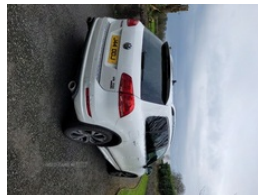

Maghera, Maghera, BT46 5BA
07845179905

Volkswagen Touareg 3.0 V6 TDI 245 Altitude 5dr Tip Auto | May 2013

£6,000 O.N.O

READ ADD!!

2013 VW Touareg. In excellent condition for age. 150k miles with full service history. Recently serviced with 4 x new tyres and 2 x new injectors. Have owned for the last 5 years. Lady driver. Only 2 owners from new. Full MOT to February 2025. Jeep is driving perfect apart from small noise from carrier bearn on drive shaft or transfer box. Not affecting the driving one bit. Please no timewasters. No stupid offers will be responded to. Price is firm.

Miles:	150000
Fuel Type:	Diesel
Transmission:	Automatic/Other
Colour:	White
Engine Size:	2967
CO2 Emission:	189
Tax Band:	J (£385 p/a)
Body Style:	Sport utility vehicle
Insurance group:	40E
Reg:	J44ddj