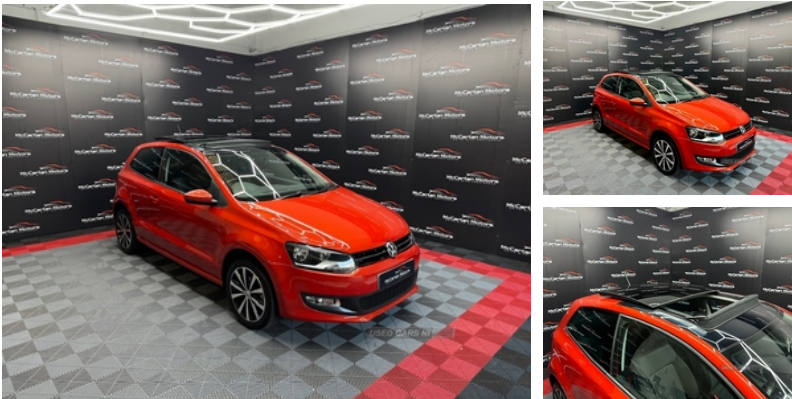

Volkswagen Polo 1.4 Match 3dr | Oct 2012

PANORAMIC ROOF, LOW MILES

£6,495

Miles:	54000
Fuel Type:	Petrol
Transmission:	Manual
Colour:	Orange
Engine Size:	1390
CO2 Emission:	139
Tax Band:	E (£190 p/a)
Body Style:	Hatchback
Insurance group:	9E
Reg:	SB62TMO

Absolutely Stunning Volkswagen Polo Match Edition
54K Miles with a great service history!
MOT March 2025
2 Remote Keys
2 Previous Owners

Very rare with a Panoramic Roof

DAB/ Aux Radio
Air Conditioning
Multifunctional Steering Wheel
Electric Windows

Absolutely loaded with specification please call for more information

All our cars come fully serviced and a multi point inspection carried out ensuring peace of mind for the next owner

3 Months Warranty as standard

Trade in your old car for money off your new car

Finance available T&C's apply
£6495

Vehicle Features

'Lights On' warning buzzer, 2 bag hooks in luggage compartment, 2 cupholders, 3 point height adj front seatbelts + pretensioners, 3x3 point rear seatbelts, 4 grab handles, 12V

Technical Specs

DIMENSIONS

Length:	3970mm
Width:	1682mm
Height:	1485mm
Seats:	5
Gross Weight:	1550KG
Max. Loading Weight:	555KG

PERFORMANCE & ECONOMY

Fuel Consum. (Urban Cold):	35.3MPG
Fuel Consum. (Extra Urban):	60.1MPG
Fuel Consum. (Combined):	47.9MPG
Fuel Tank Capacity:	45L
Number Of Gears:	5 SPEED
Top Speed:	110MPH
Acceleration 0-100 km/h:	11.9s
Engine Power BHP:	84.5BHP