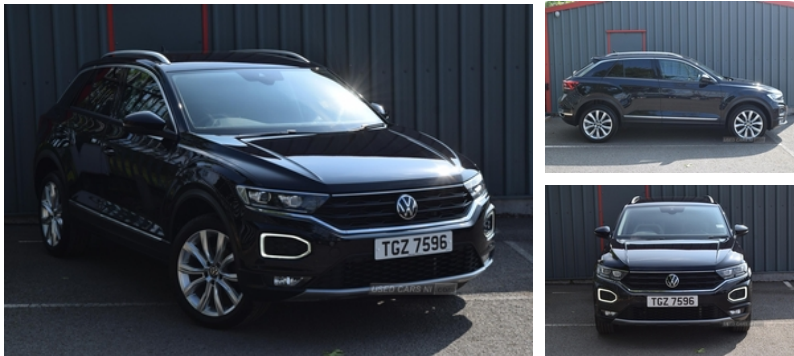

## Volkswagen T-Roc 1.5 TSI EVO SEL 5dr DSG | 2021

# £20,985

**ADAPTIVE CRUISE CONTROL, LED DAYTIME RUNNING LIGHTS, HEATED ...**

<b>Miles:</b>	17988
<b>Fuel Type:</b>	Petrol
<b>Transmission:</b>	Automatic
<b>Colour:</b>	Black
<b>Engine Size:</b>	1498
<b>Tax Band:</b>	Petrol/Diesel (£190 p/a)
<b>Body Style:</b>	Hatchback
<b>Insurance group:</b>	18E
<b>Reg:</b>	TGZ7596