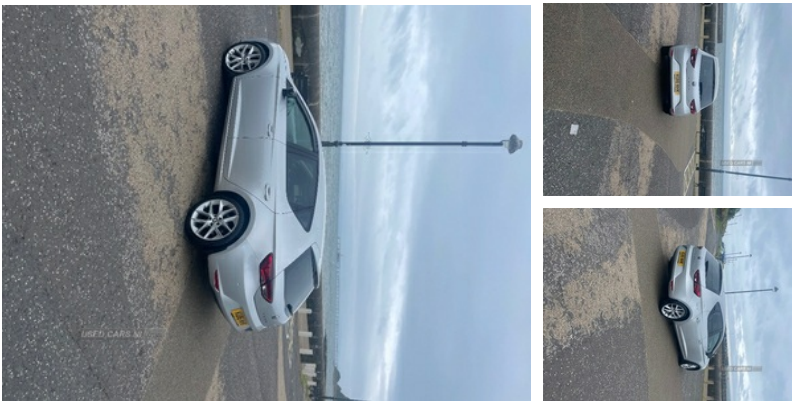

## Seat Leon 1.6 TDI SE 5dr [Technology Pack] | Mar 2016

**£4,000** O.N.O

Sorry this car is now sold Thank you  
2016 Seat Leon Technology 1.6 TDI  
Mileage- 131813

Car is in very good condition  
Car has only had 2 owners

Full years MOT car just passed on the 5/8/2024

Timing belt kit has been done at 110595 miles on 7/4/2023

Clutch kit done on the 9/11/2022 at 103459 miles

Car has been serviced every 10,000 miles

Car has new front and rear pads and boot struts

Car also has two new front tyres

This car has never give any problems in the 5 years my daughter  
has owned this car. The only reason for selling is that she has  
got a new car !

Ring Stephen on- 07866562293