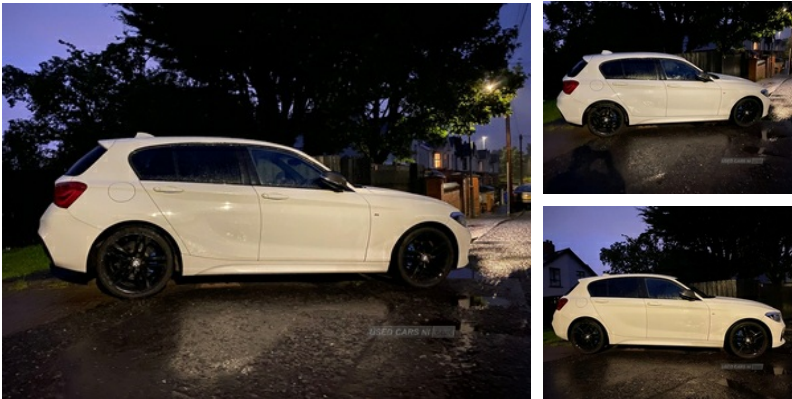

BMW 1 Series 116d M Sport 5dr [Nav] | Apr 2017

£5,495

BMW 116d M sport 2017 1.5 diesel engine, manual gearbox, alcantara suede interior, alpine white , 1 year mot from 25th July 2024 , recorded cat s insurance claim, £5495

Miles:	99800
Fuel Type:	Diesel
Transmission:	Manual
Colour:	White
Engine Size:	1496
CO2 Emission:	106
Tax Band:	Petrol/Diesel (£190 p/a)
Body Style:	Hatchback
Reg:	Ye17pvo

Technical Specs

DIMENSIONS	
Length:	4329mm
Width:	1765mm
Height:	1421mm
Seats:	5
Luggage Capacity (Seats Up):	360L
Gross Weight:	1885KG
Max. Loading Weight:	565KG
PERFORMANCE & ECONOMY	
Fuel Consum. (Urban Cold):	60.1MPG
Fuel Consum. (Extra Urban):	78.5MPG
Fuel Consum. (Combined):	70.6MPG
Fuel Tank Capacity:	52L
Number Of Gears:	6 SPEED
Top Speed:	124MPH
Acceleration 0-100 km/h:	10.3s
Engine Power BHP:	114BHP