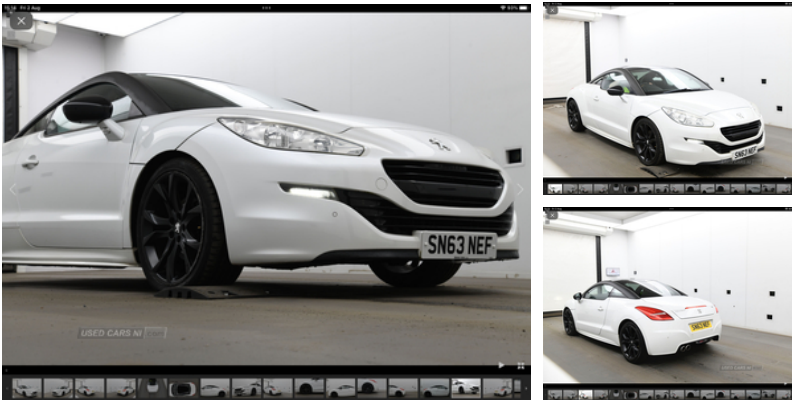

Peugeot RCZ 1.6 THP Magnetic 2dr | Sep 2013
FACELIFT MODEL VERY LOW MILES STUNNING CAR LIMIT ED

£6,250

late 13 14 model stunning rcz coupe with very low miles
stunning in pearl white with different leather and sat nav loads
of extras black wheels car coming in from England more photos
to follow trade in welcome nil deposit finance available all major
credit cards and debit cards accepted tel 07950 540047 anytime

Miles:	57000
Fuel Type:	Petrol
Transmission:	Manual
Colour:	White
Engine Size:	1598
CO2 Emission:	149
Tax Band:	F (£210 p/a)
Body Style:	Coupe
Insurance group:	30E
Reg:	SN63NEF

Technical Specs

DIMENSIONS	
Length:	4290mm
Width:	1845mm
Height:	1352mm
Seats:	4
Luggage Capacity (Seats Up):	309L
Gross Weight:	1726KG
Max. Loading Weight:	332KG