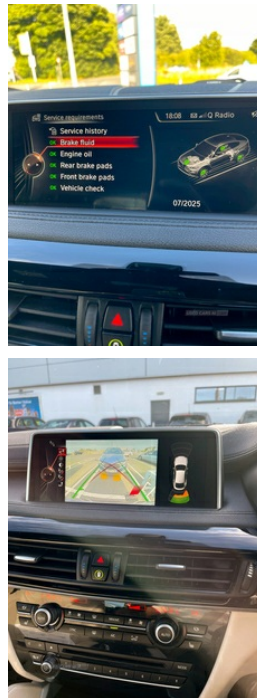

BMW X6 xDrive30d SE 5dr Step Auto | Feb 2015

BMW X6 - 2 YEARS DEALER PARTS WARRANTY

£15,500 O.N.O

BMW X6 in immaculate condition.

Fully Serviced by BMW in August 2024 - Next Service due July 2025 as shown in the picture from the car computer.

Service History from BMW available

Note: This is an X6 2nd Generation (F16 2015-2019) to not confuse with the 1st Generation (E71 2008-2014).

The car has a 2-year parts warranty from BMW dealer (up to August 2026).

No time waster please.
Open to decent offers.
Open to inspection.

Vehicle Features

2 x 12V socket in rear centre console, 3 rear 3 point seatbelts, 3 spoke sports leather multi-function steering wheel with gear shift paddles, 6.5" colour display screen, 12v socket in front centre armrest storage compartment, 12V socket in luggage compartment, 20GB Hard drive, 40:20:40 split folding rear seats, ABS, ADB - Automatic Differential Brake, Ambient interior

Miles:	179291
Fuel Type:	Diesel
Transmission:	Automatic/Other
Colour:	Black
Engine Size:	2993
CO2 Emission:	157
Tax Band:	G (£255 p/a)
Body Style:	Sport utility vehicle
Reg:	lrz7196

Technical Specs

DIMENSIONS	
Length:	4909mm
Width:	1989mm
Height:	1702mm
Seats:	5
Luggage Capacity (Seats Up):	580L
Gross Weight:	2780KG
Max. Loading Weight:	715KG
PERFORMANCE & ECONOMY	
Fuel Consum. (Urban Cold):	42.2MPG
Fuel Consum. (Extra Urban):	51.4MPG
Fuel Consum. (Combined):	47.1MPG
Fuel Tank Capacity:	85L
Number Of Gears:	8 SPEED
Top Speed:	143MPH
Acceleration 0-100 km/h:	6.7s
Engine Power BHP:	254.8BHP