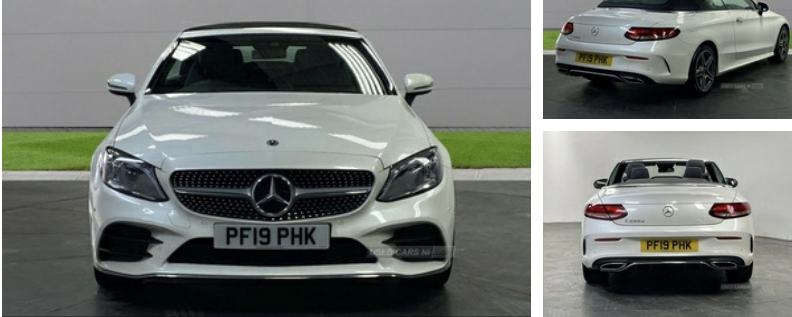

## Mercedes C-Class C220d AMG Line Premium Plus 2dr 9G-Tronic | May 2019

# £22,500

LOW MILES

2019 Mercedes C-Class C220d AMG Line Premium Plus 2dr 9G-Tronic Cabriolet.