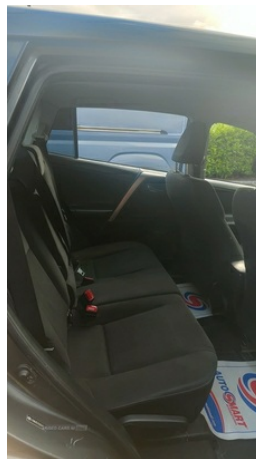

Toyota RAV4 2.0 D-4D Icon 5dr 2WD | 2015

REVERSING CAMERA & MOT' D UNTIL JUNE 2025

£7,250

Fantastic reliable family car. Great spacious rear seats and boot. Rear reversing camera. MOT'd until June 2025.

Vehicle Features

3 rear headrests, 3 spoke steering wheel, 3x3 point rear seatbelts, 6 speakers, 12V socket, 60/40 split fold rear seat back, ABS/EBD, Active headrests, Alarm/immobiliser, Assist grips, Auto dimming interior mirror, Automatic headlights, Automatic rain sensing wipers, Auxiliary socket for external MP3 player, Bluetooth system, Body colour door handles, Body colour door mirrors, Brake assist function, Cargo net, Child proof door locks, Chromed back door plate, Chrome strip on lower grille, Chrome trim to front bumper, Cloth upholstery, Coat hooks, Cruise control, Cupholders, DAB audio, Driver/Front Passenger airbags, Driver/front passenger side airbags, Driver/passenger sunvisors and vanity mirrors, Drivers knee airbag, Dual zone climate control, Dusk sensitive headlamps, Electric adjustable/heated/folding door mirrors, Electric boot release,

Miles:	110327
Fuel Type:	Diesel
Transmission:	Manual
Colour:	Grey
Engine Size:	1998
CO2 Emission:	128
Tax Band:	D (£160 p/a)
Body Style:	Sport utility vehicle
Reg:	Wt15huu

Technical Specs

DIMENSIONS	
Length:	4570mm
Width:	1845mm
Height:	1660mm
Seats:	5
Luggage Capacity (Seats Up):	410L
Gross Weight:	2135KG
Max. Loading Weight:	600KG