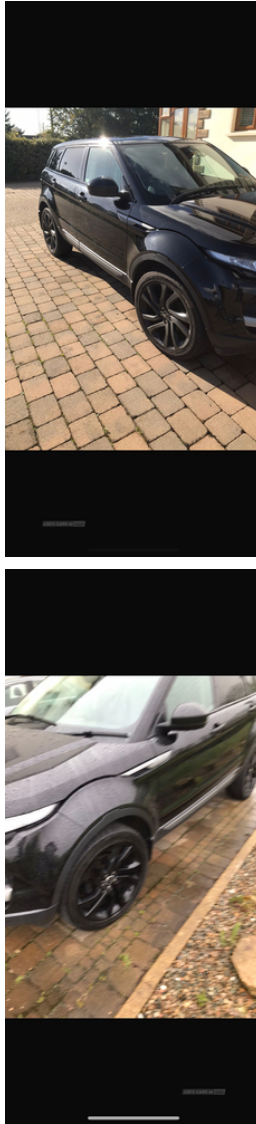

Land Rover Range Rover Evoque 2.2 SD4 Pure 5dr Auto [9] [Tech Pack] | 2015

LOCALLY NI OWNED EVOQUE

£8,995

Miles:	140099
Fuel Type:	Diesel
Transmission:	Automatic
Colour:	Black
Engine Size:	2179
CO2 Emission:	159
Tax Band:	G (£255 p/a)
Body Style:	Sport utility vehicle
Insurance group:	32E
Reg:	LC64RKV

Technical Specs

DIMENSIONS

Length:	4365mm
Width:	1900mm
Height:	1635mm
Seats:	5
Luggage Capacity (Seats Up):	575L
Gross Weight:	2350KG
Max. Loading Weight:	665KG

PERFORMANCE & ECONOMY

Fuel Consum. (Urban Cold):	39.2MPG
Fuel Consum. (Extra Urban):	53.3MPG
Fuel Consum. (Combined):	47.1MPG
Fuel Tank Capacity:	60L
Number Of Gears:	9 SPEED
Top Speed:	121MPH
Engine Power BHP:	187.7BHP

Very tidy Evoque. Good spec and good history. Advertising on behalf of a local customer. NI car suitable for export.

Vehicle Features

3 rear 3 point seatbelts, 3 seat rear bench, 12V power point front, 12V power point in luggage area, 60/40 split folding rear seat, ABS, Alarm, Audio Connectivity System, audio server and CD storage, Auto climate control with air filtration, Automatic headlamp activation, Auxiliary Audio Jack, Auxiliary heater, Bluetooth telephone connectivity, Body coloured bumpers,