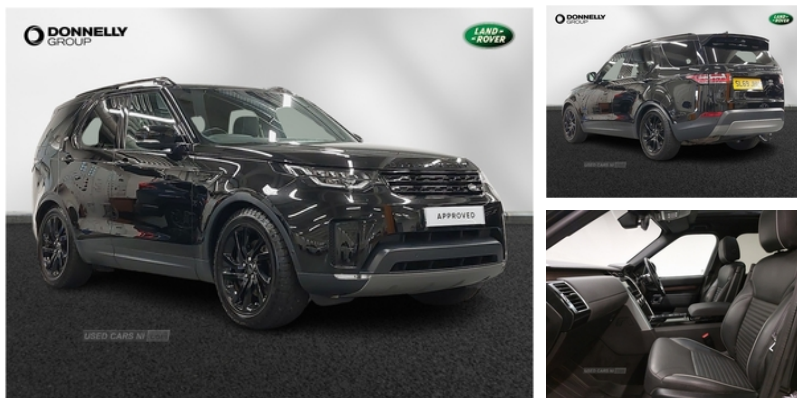

Land Rover Discovery 3.0 SDV6 HSE 5dr Auto
| Sep 2019

£31,995

Land Rover Discovery 3.0 SDV6 HSE 5dr Auto

Vehicle Features

2 USB charging points in 2nd row, 2 x third row seats with reading lamps, 2 x third row seats with reading lamps, 3x3 point rear seatbelts, 360 parking aid with front and rear sensors and visual display, ABS, adjustable, adjustable, Ambient lighting with illuminated door bins, Anti-lock Braking System, Apple car play/Android Auto, Auto dimming rear view mirror, Auto high beam assist, Automatic headlamp levelling, Automatic headlights with follow me home lights, Blind spot monitor, Body colour bumpers, Body colour door handles, Bright sill plates, Clear exit monitor, Cornering brake control, Curtain airbags, Driver and passenger airbags, Driver condition monitor, Dynamic stability control, Electric adjustable steering column, Electrically reclining rear seats, Electric front headrests, Electric front windows, Electric heated, Electric heated, Electronic air suspension, ESP, Fascia storage compartment, folding and auto dimming door mirrors, folding and auto dimming door mirrors, Front armrest, Front fog lights, Front passenger seat isofix location point, Gradient acceleration control, Headlight washers, Heated washer jets, High speed emergency braking, Hill descent control, Hill launch assist, Immobiliser, InControl app, InControl protect, InControl remote premium, InControl Touch navigation pro, Intelligent automatic heated front and rear windscreen, Interactive Driver display instrument cluster, Intrusion sensor and alarm, Isofix on 2nd row outer seats, Isofix on 3rd row seats, Keyless entry, Lane keep assist, Loadspace cover, Lockable glovebox, Locking wheel nuts, Metal tread plates, Park assist - Parallel, Park assist - Parallel, PAS, perpendicular and parking exit, perpendicular and parking exit, Power 3rd row seats, Power

Miles:	71215
Fuel Type:	Diesel
Transmission:	Automatic
Colour:	Black
Engine Size:	2993
CO2 Emission:	202
Tax Band:	Petrol/Diesel (£190 p/a)
Body Style:	Station wagon
Insurance group:	42E
Reg:	SL69JHU

Technical Specs

DIMENSIONS	
Length:	4970mm
Width:	2073mm
Height:	1846mm
Seats:	7
Luggage Capacity (Seats Up):	258L
Gross Weight:	3200KG
Max. Loading Weight:	889KG

PERFORMANCE & ECONOMY	
Fuel Consum. (Combined):	36.7MPG
Fuel Tank Capacity:	85L
Number Of Gears:	8 SPEED
Top Speed:	130MPH
Engine Power BHP:	301.7BHP